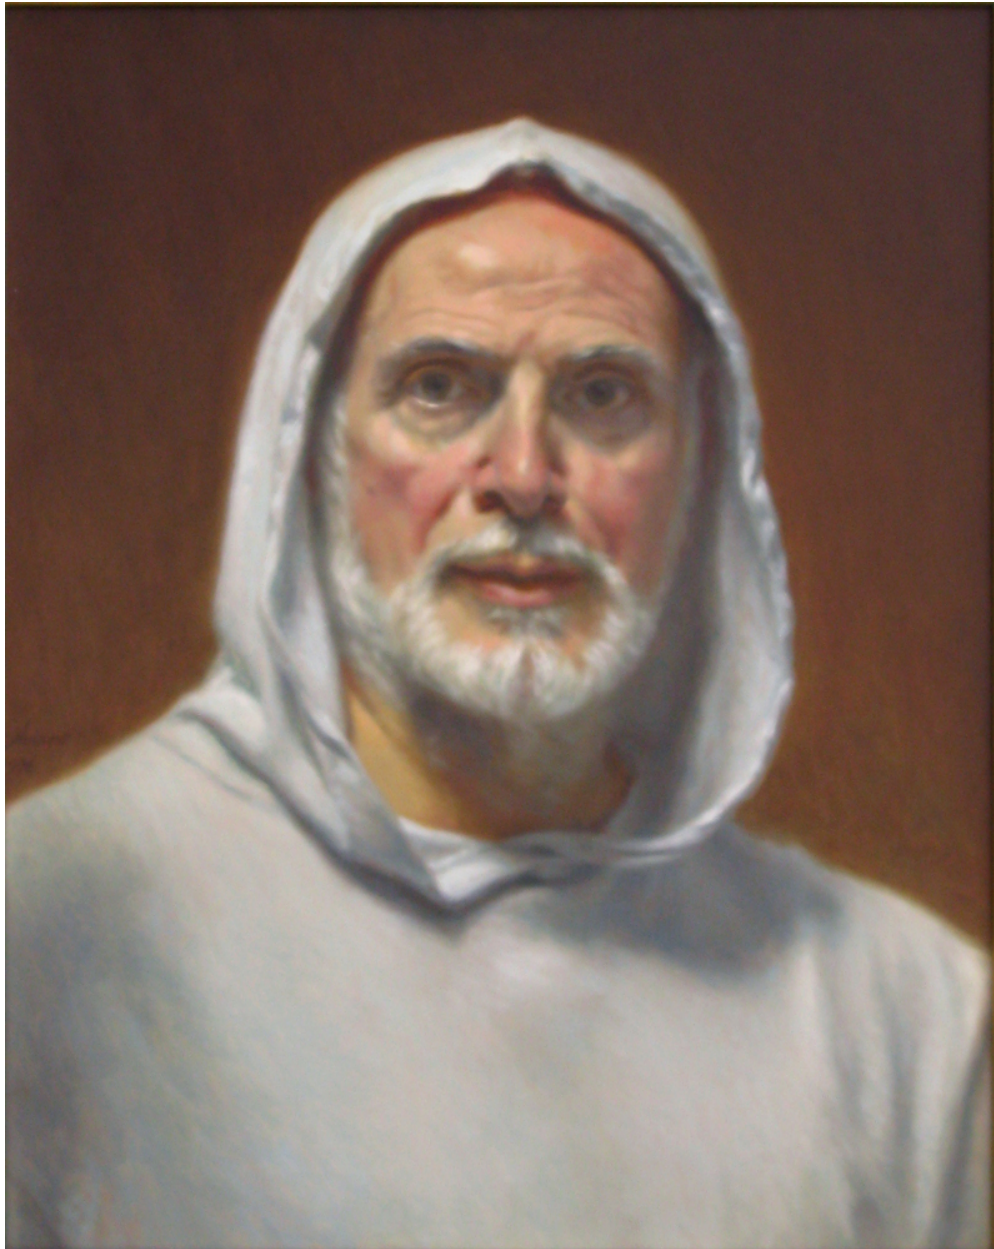

CAVALIER GALLERIES

NEW YORK | GREENWICH | NANTUCKET | PALM BEACH

Michael Aviano, *Wintertime*
oil on canvas, 20 x 16 in. (50.8 x 40.6 cm)
MA601