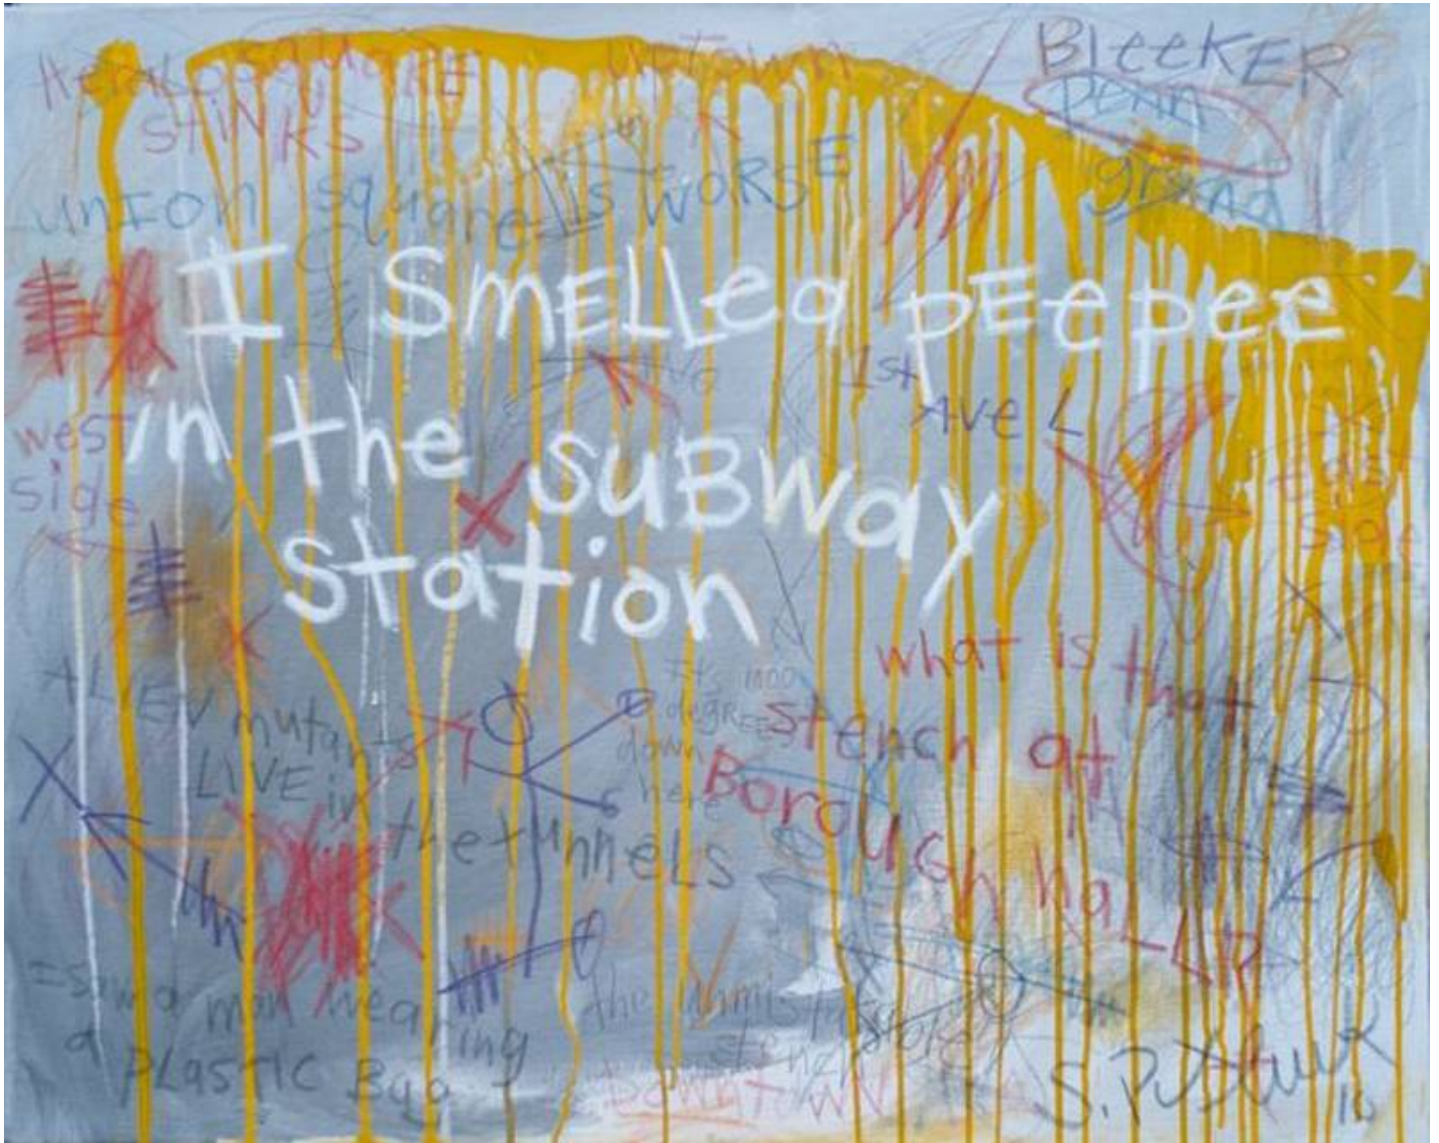

# CAVALIER GALLERIES

CAVALIER GALLERY NEW YORK

CAVALIER EBANKS GALLERIES GREENWICH & NANTUCKET

ADELSON CAVALIER GALLERIES PALM BEACH

Stephen Pitliuk, *I Smelled Peepee in the Subway*, 2010  
mixed media and resin on canvas, 24 x 30 in. (61 x 76.2 cm)  
SP100905