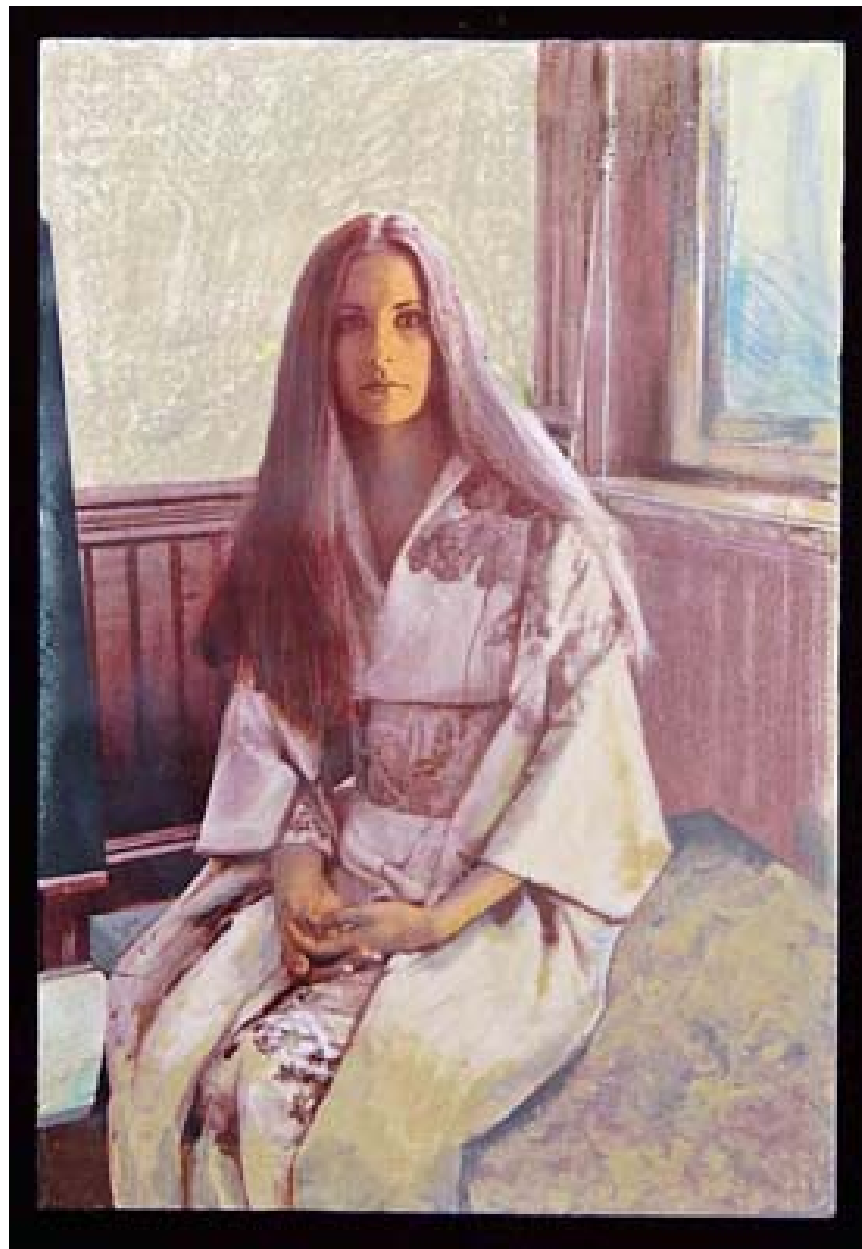

# CAVALIER GALLERIES

NEW YORK | GREENWICH | NANTUCKET | PALM BEACH

Steve Hawley, *Spring Kimono*, 2006  
encaustic, oil, wax on panel, 18 3/4 x 12 3/4 in. (47.6 x  
32.4 cm)  
SH050107