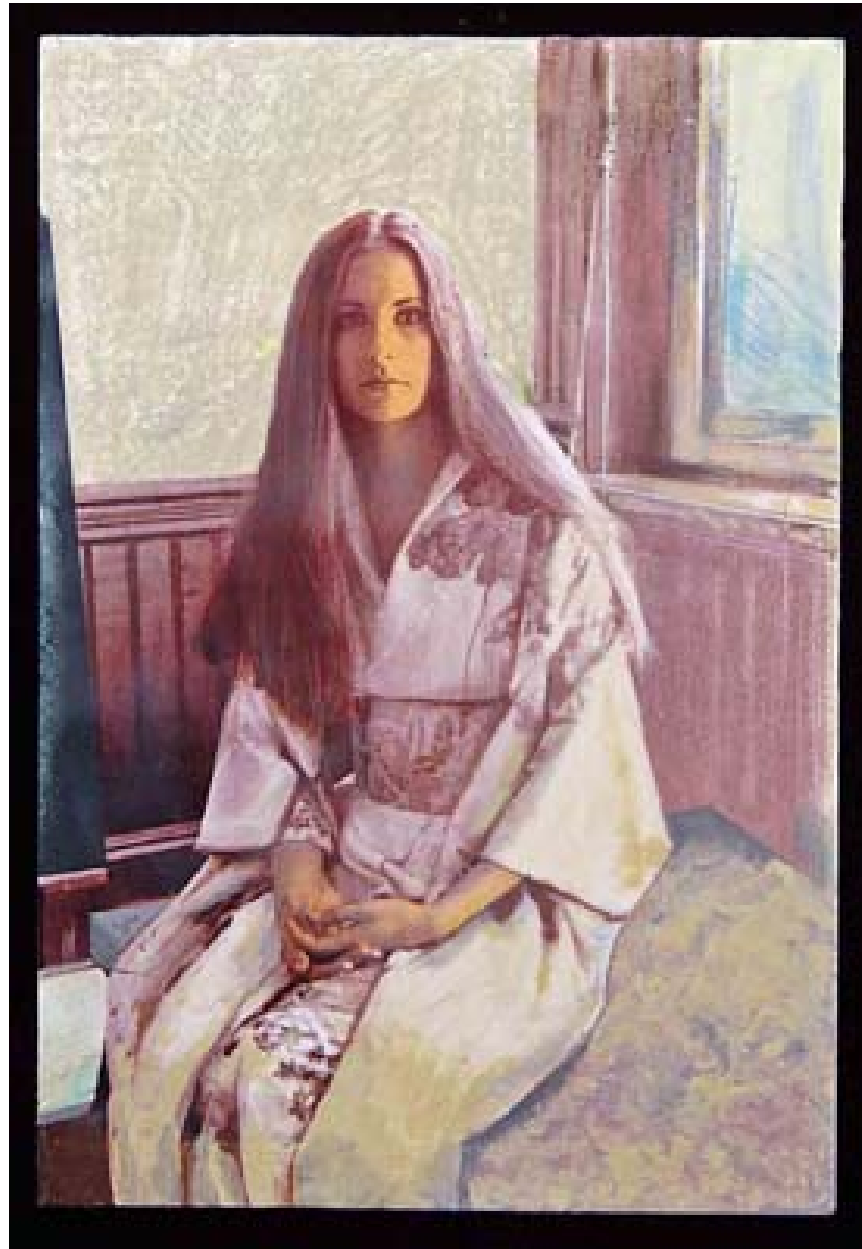

CAVALIER GALLERIES

CAVALIER GALLERY NEW YORK

CAVALIER EBANKS GALLERIES GREENWICH & NANTUCKET

ADELSON CAVALIER GALLERIES PALM BEACH

Steve Hawley, *Spring Kimono*, 2006
encaustic, oil, wax on panel, 18 3/4 x 12 3/4 in. (47.6 x
32.4 cm)
SH050107