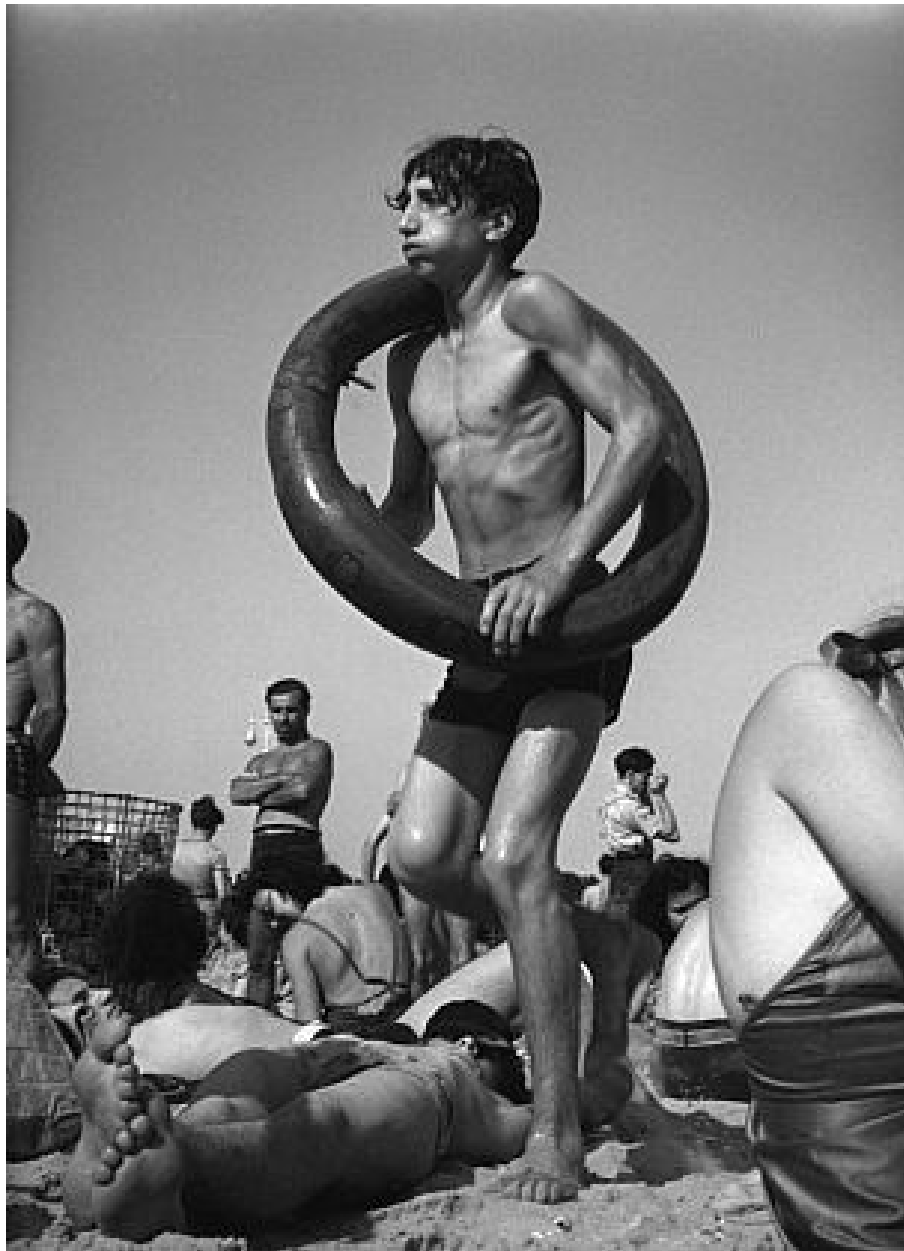

CAVALIER GALLERIES

NEW YORK | GREENWICH | NANTUCKET | PALM BEACH

Morris Engel, *Inner Tube, Coney Island, NYC*, 1938
Photography, 14 x 11 in. (35.6 x 27.9 cm)
ME060507