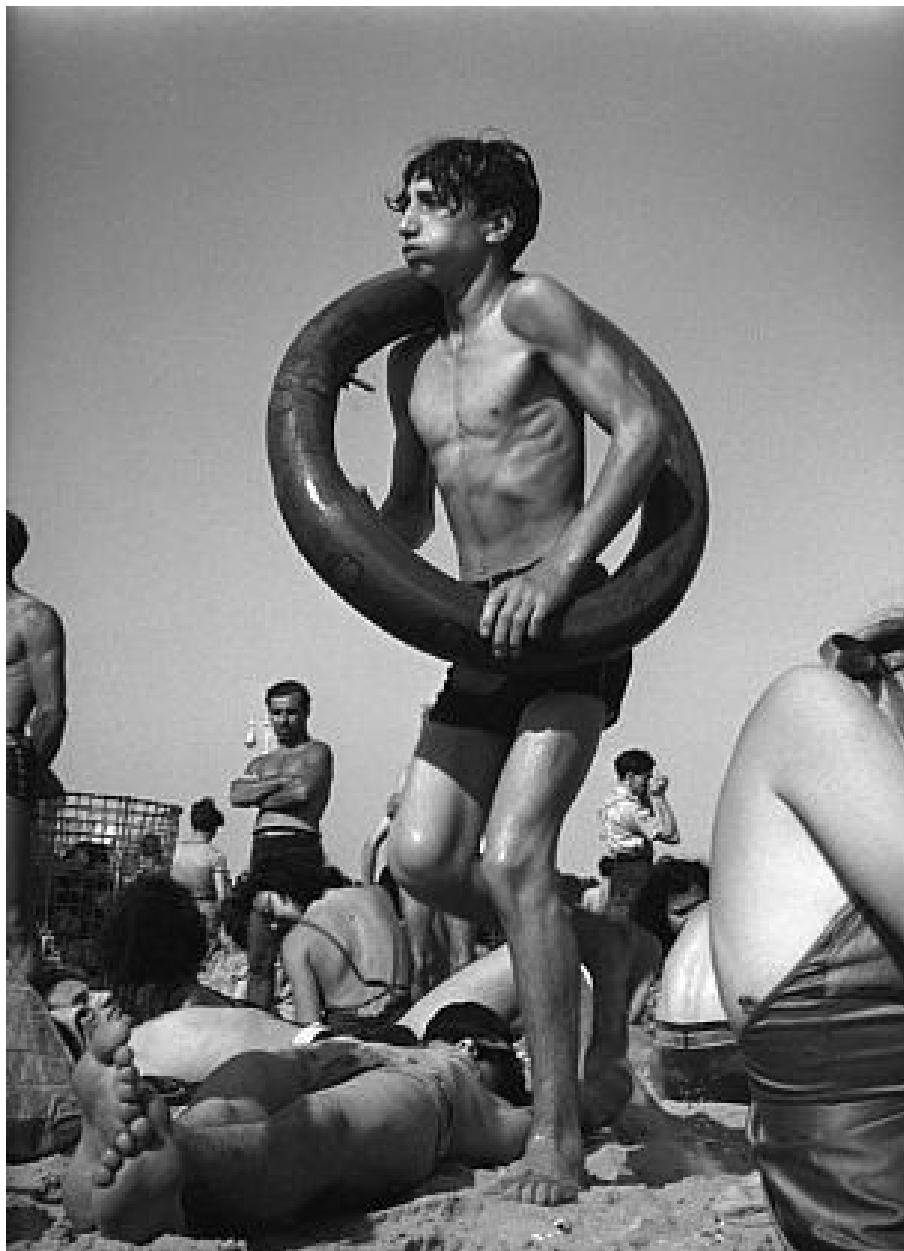

CAVALIER GALLERIES

NEW YORK | GREENWICH | NANTUCKET | PALM BEACH

Morris Engel, *Inner Tube, Coney Island, NYC*, 1938
Photography, 14 x 11 in. (35.6 x 27.9 cm)
ME060507