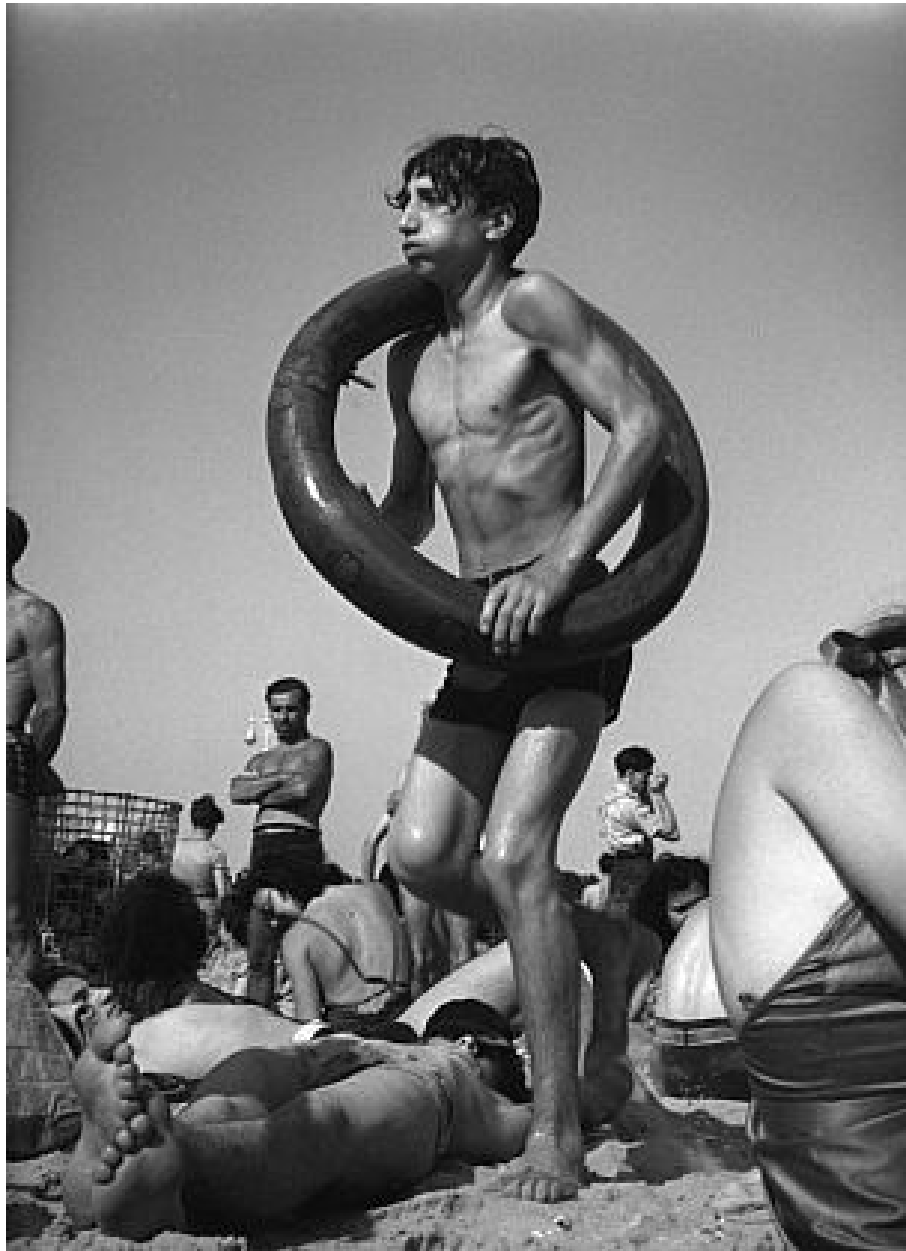

CAVALIER GALLERIES

CAVALIER GALLERY NEW YORK

CAVALIER EBANKS GALLERIES GREENWICH & NANTUCKET

ADELSON CAVALIER GALLERIES PALM BEACH

Morris Engel, *Inner Tube, Coney Island, NYC*, 1938
Photography, 14 x 11 in. (35.6 x 27.9 cm)
ME060507