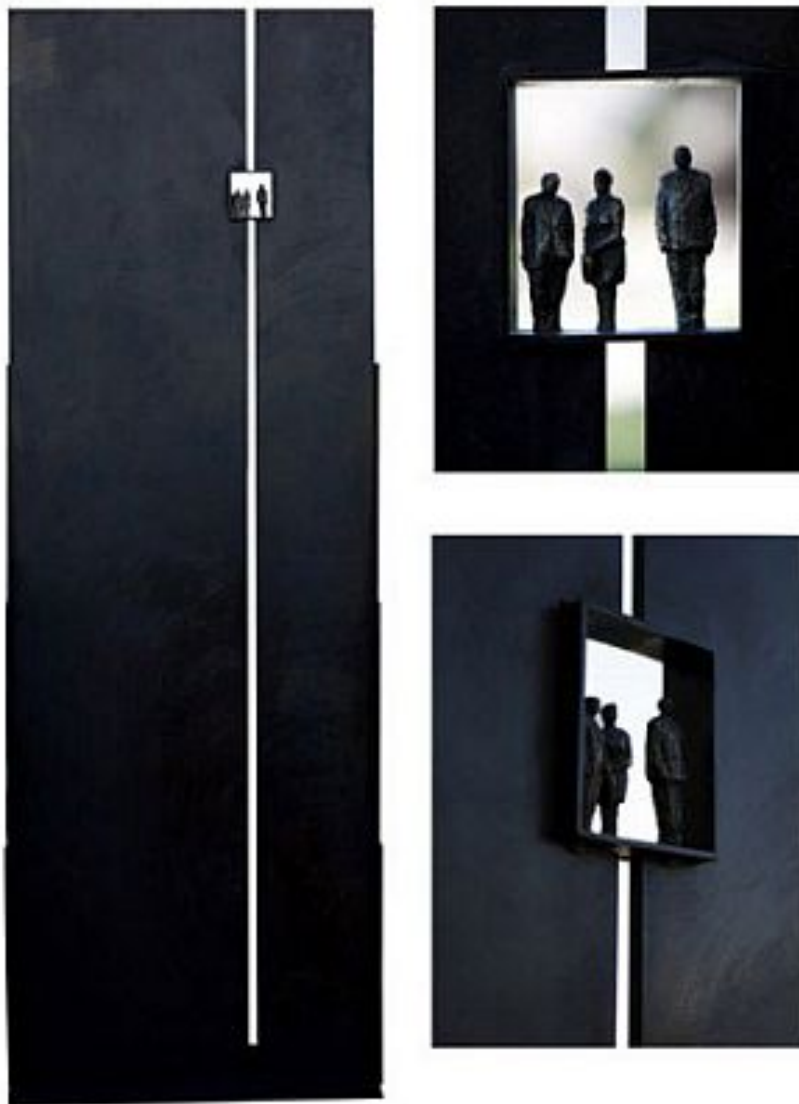

# CAVALIER GALLERIES

NEW YORK | GREENWICH | NANTUCKET | PALM BEACH

Jim Rennert, *Going Up*, Edition of 3, 2009  
steel and bronze, 72 1/2 x 12 in. (184.2 x 63.5 x 30.5 cm)