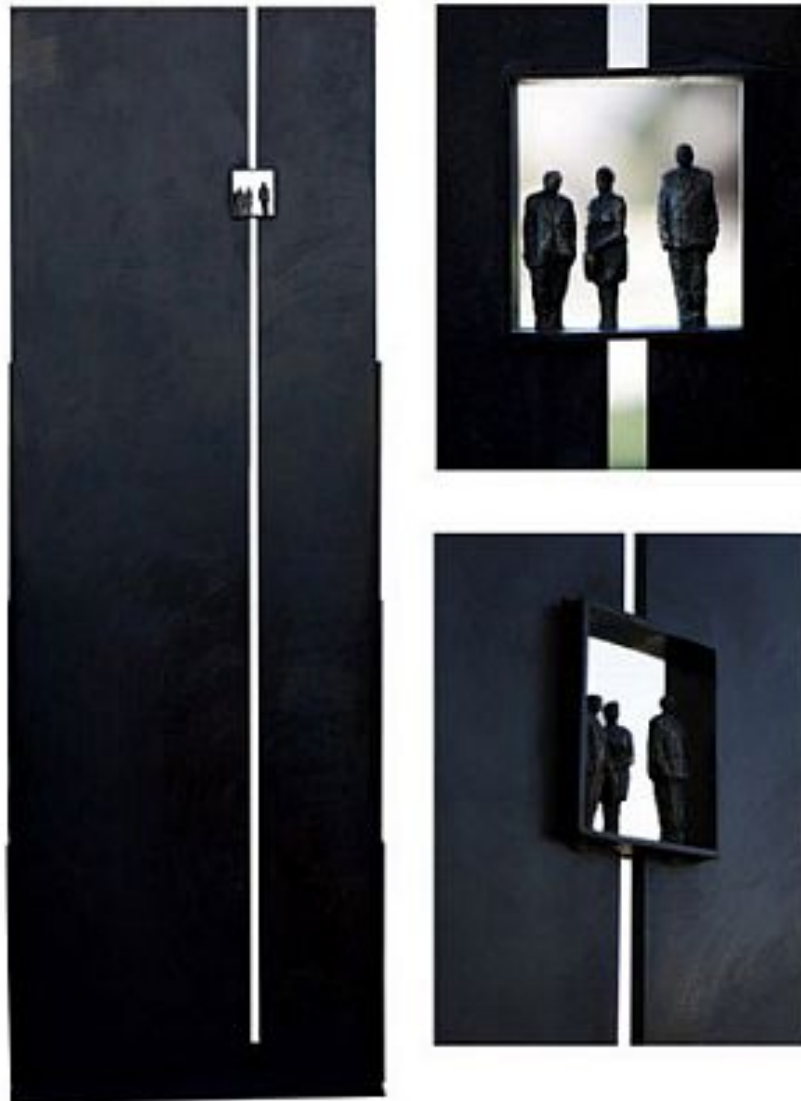

CAVALIER GALLERIES

CAVALIER GALLERY NEW YORK

CAVALIER EBANKS GALLERIES GREENWICH & NANTUCKET

ADELSON CAVALIER GALLERIES PALM BEACH

Jim Rennert, *Going Up*, Edition of 3, 2009
steel and bronze, 72 1/2 x 25 1/2 in. (184.2 x 63.5 x 30.5 cm)