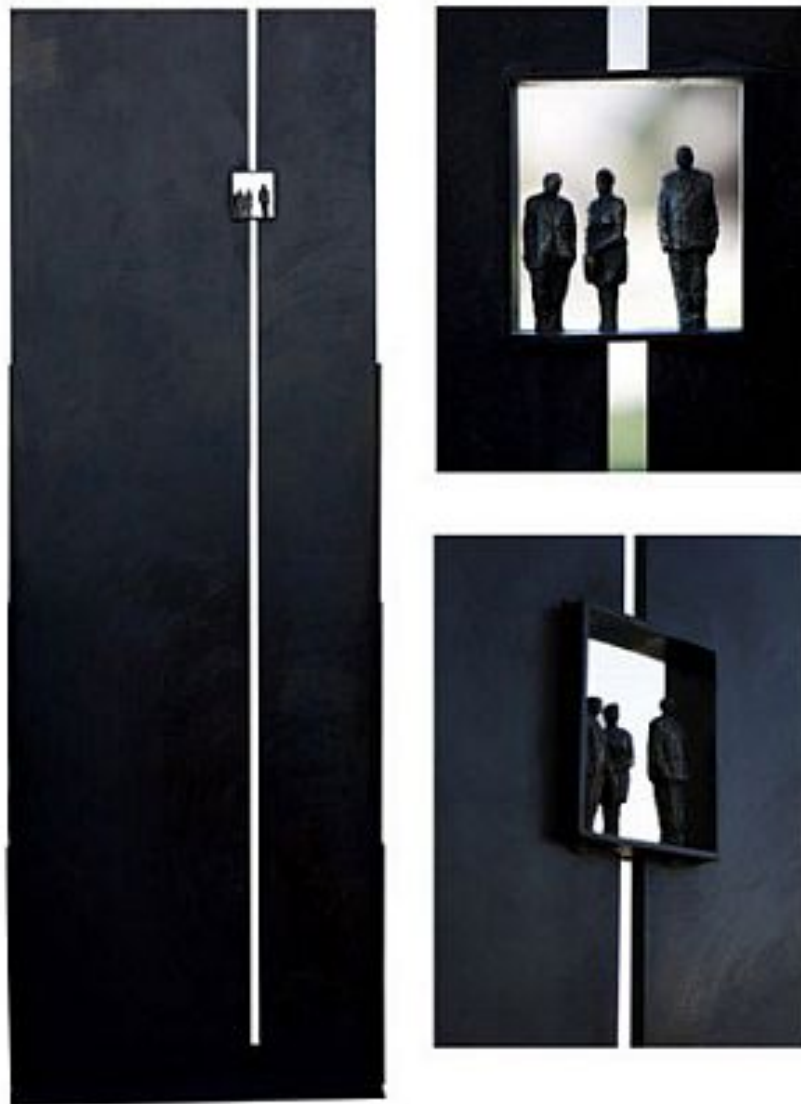

# CAVALIER GALLERIES

NEW YORK | GREENWICH | NANTUCKET | PALM BEACH

Jim Rennert, *Going Up*, Edition of 3, 2009  
steel and bronze, 72 1/2 x 12 in. (184.2 x 63.5 x 30.5 cm)