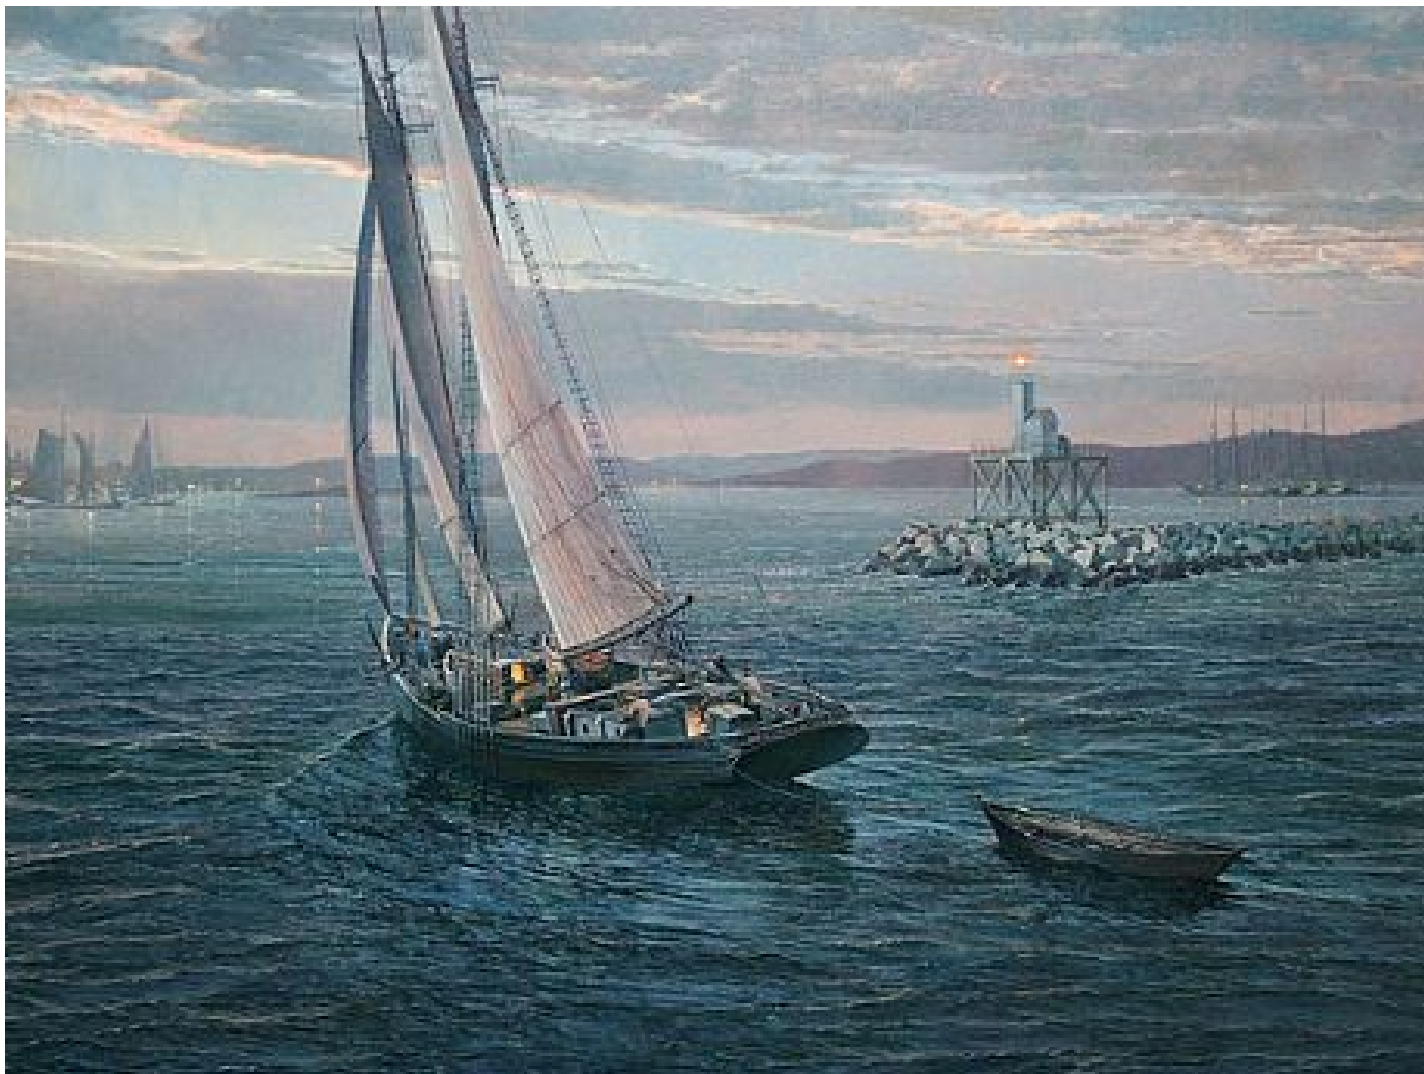

# CAVALIER GALLERIES

NEW YORK | GREENWICH | NANTUCKET | PALM BEACH

Maarten Platje, *Coming Home Late (The Arethusa at Dog Bar Breakwater 1910)*

oil on linen, 27 9/16 x 35 7/16 in. (70 x 90 cm)

MP021007