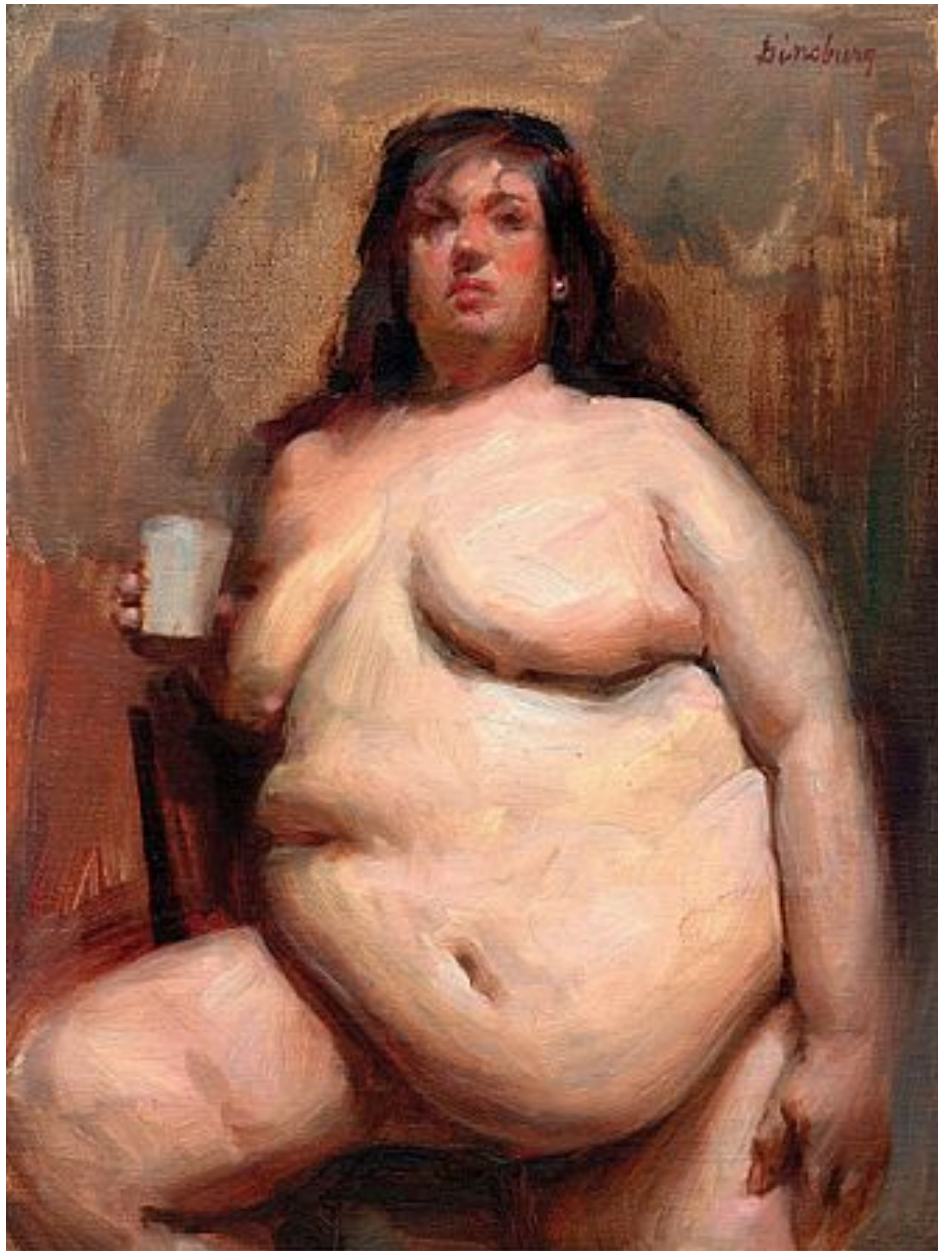

CAVALIER GALLERIES

NEW YORK | GREENWICH | NANTUCKET | PALM BEACH

Max Ginsburg, *Aviva, Nude Study 3*
oil on panel, 10 x 8 in. (25.4 x 20.3 cm)
MG130402