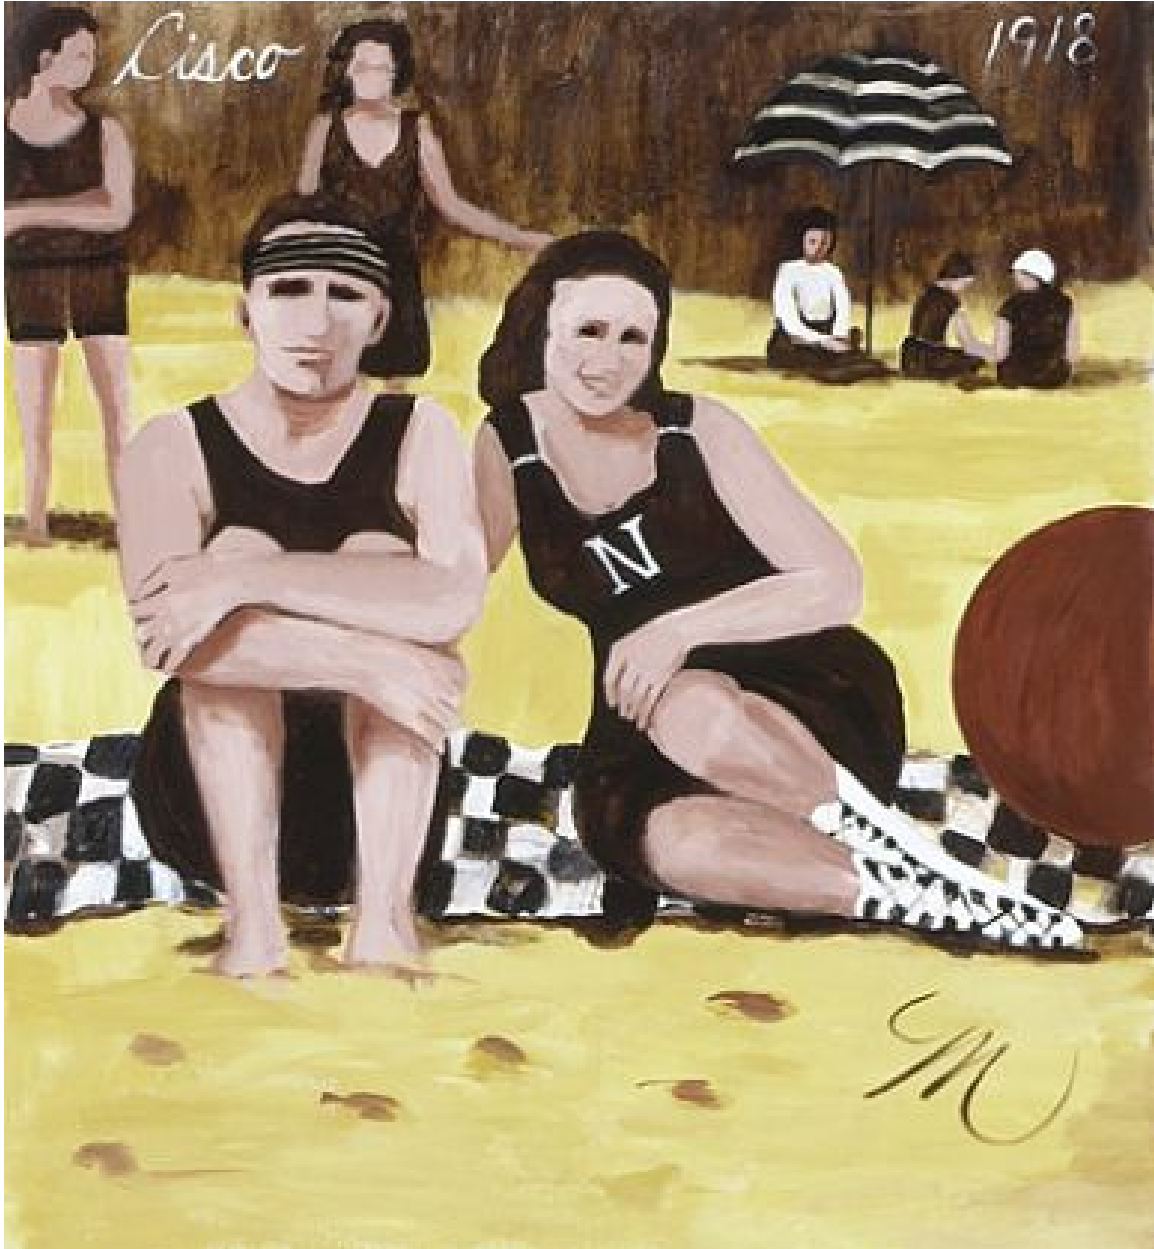

# CAVALIER GALLERIES

CAVALIER GALLERY NEW YORK

CAVALIER EBANKS GALLERIES GREENWICH & NANTUCKET

ADELSON CAVALIER GALLERIES PALM BEACH

Molly Dee, *Cisco*, 1918  
mixed media on canvas, 52 x 49 in. (132.1 x 124.5 cm)  
MD120511