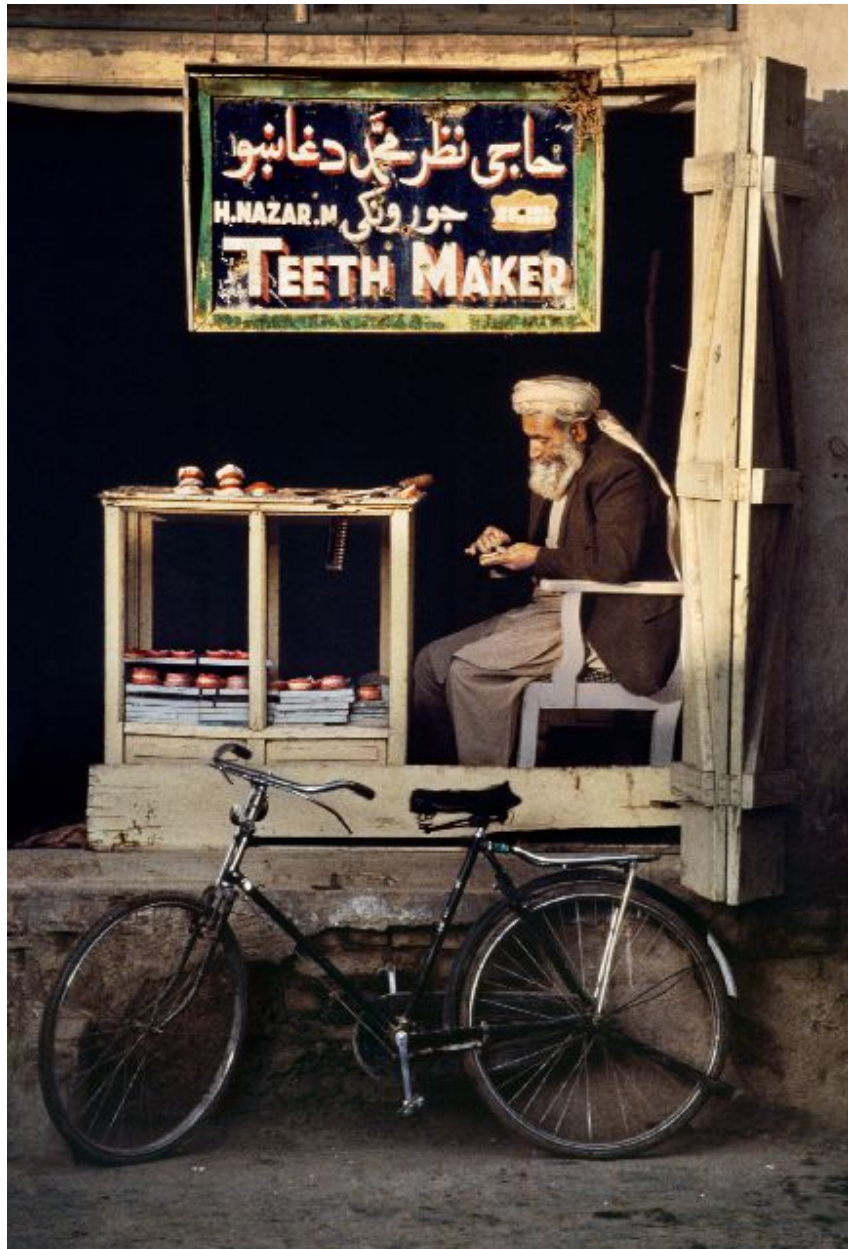

CAVALIER GALLERIES

NEW YORK | GREENWICH | NANTUCKET | PALM BEACH

Steve McCurry, *Teeth Maker*, 1998
FujiFlex Crystal Archive Print
AFGHN-10002