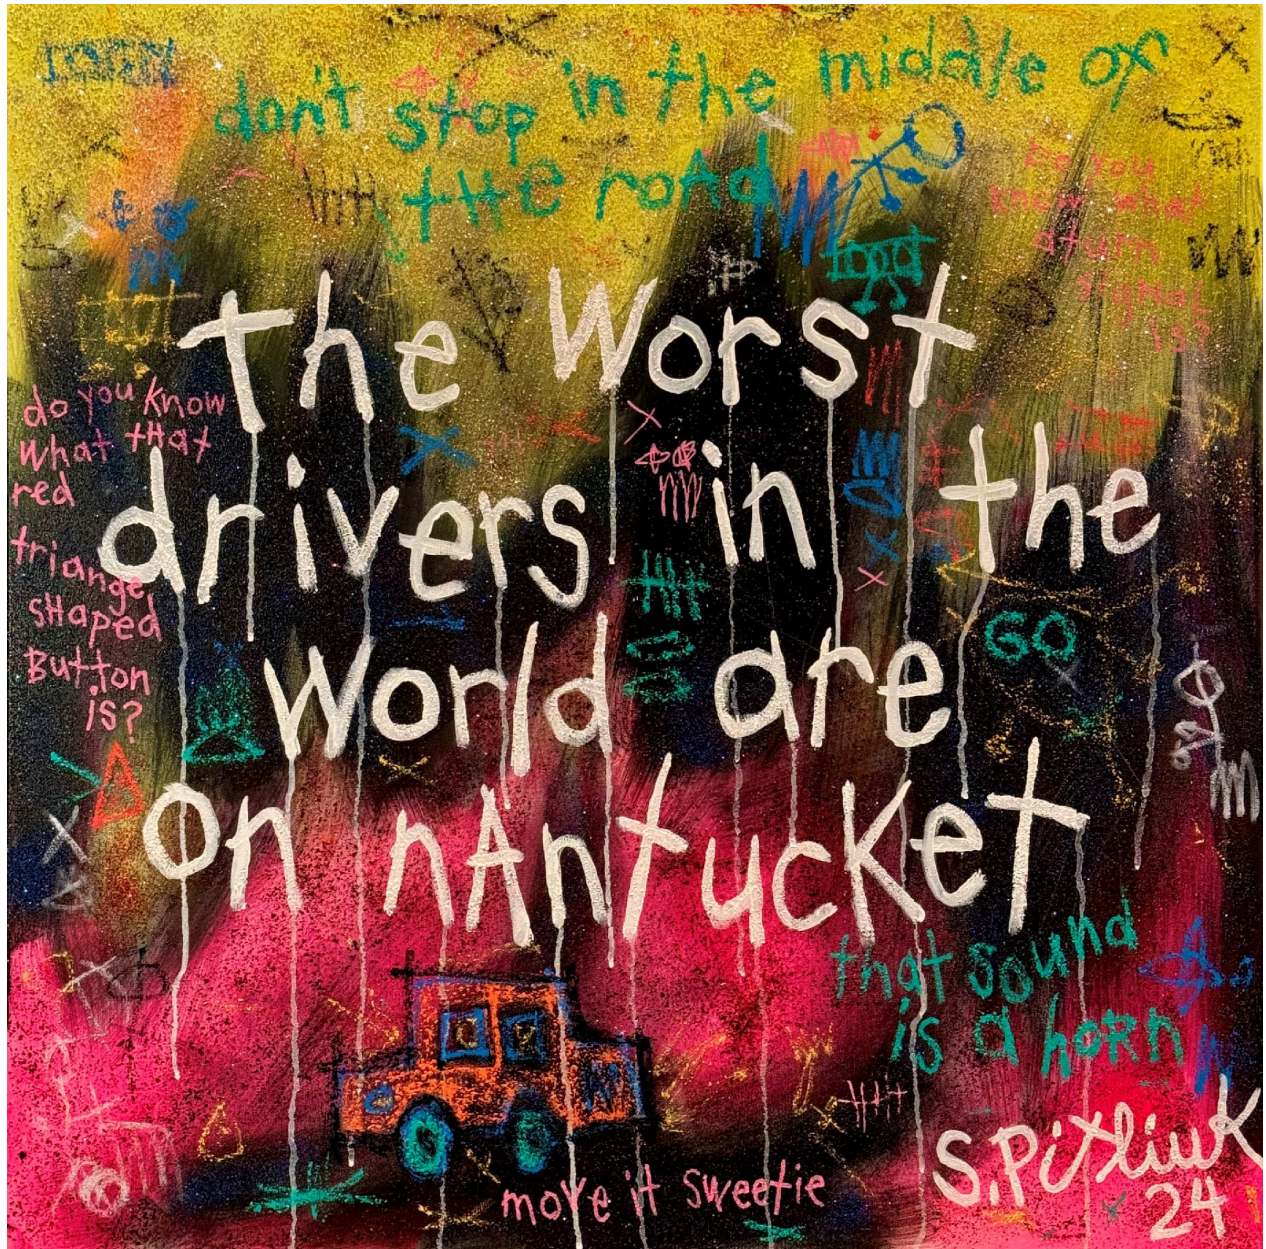

CAVALIER GALLERIES

NEWYORK | GREENWICH | NANTUCKET | PALM BEACH

Stephen Pitliuk, *The Worst Drivers in the World are on Nantucket*, 2024
mixed media, 36 x 36 in. (91.4 x 91.4 cm)
SP240702