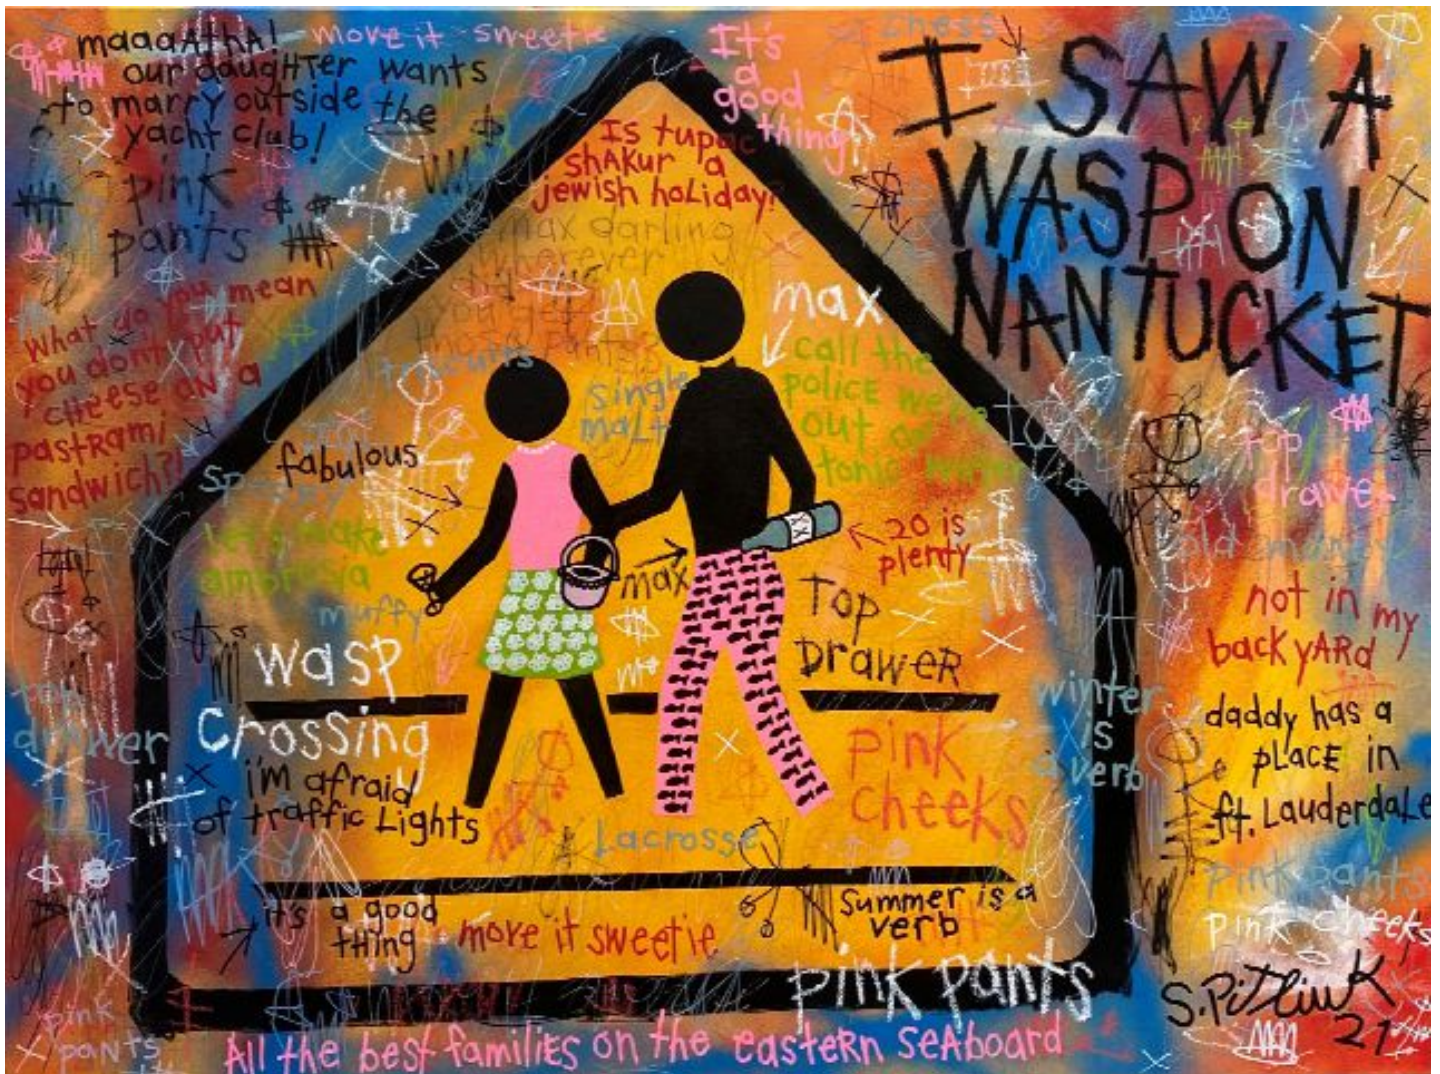

CAVALIER GALLERIES

NEWYORK | GREENWICH | NANTUCKET | PALM BEACH

Stephen Pitliuk, *I Saw a Wasp on Nantucket*, 2021
mixed media on canvas, 36 x 48 in. (91.4 x 121.9 cm)
SP210502