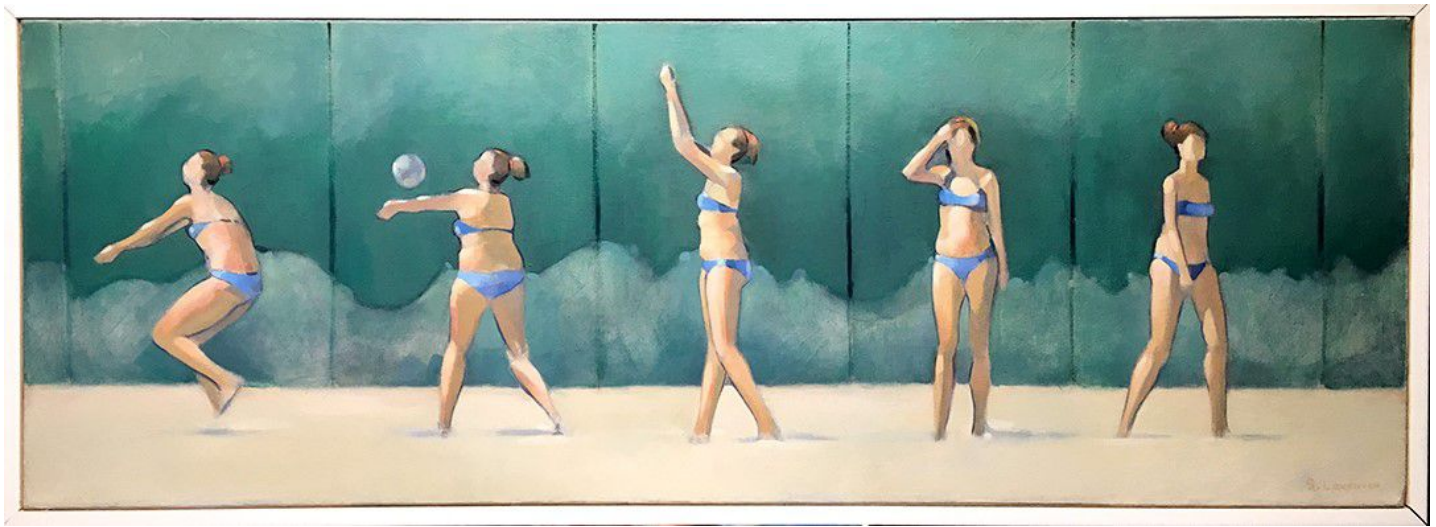

# CAVALIER GALLERIES

NEW YORK | GREENWICH | NANTUCKET | PALM BEACH

Simon Levenson, *Out*, 2019  
oil on canvas, 14 x 40 in. (35.6 x 101.6 cm)  
SL191101