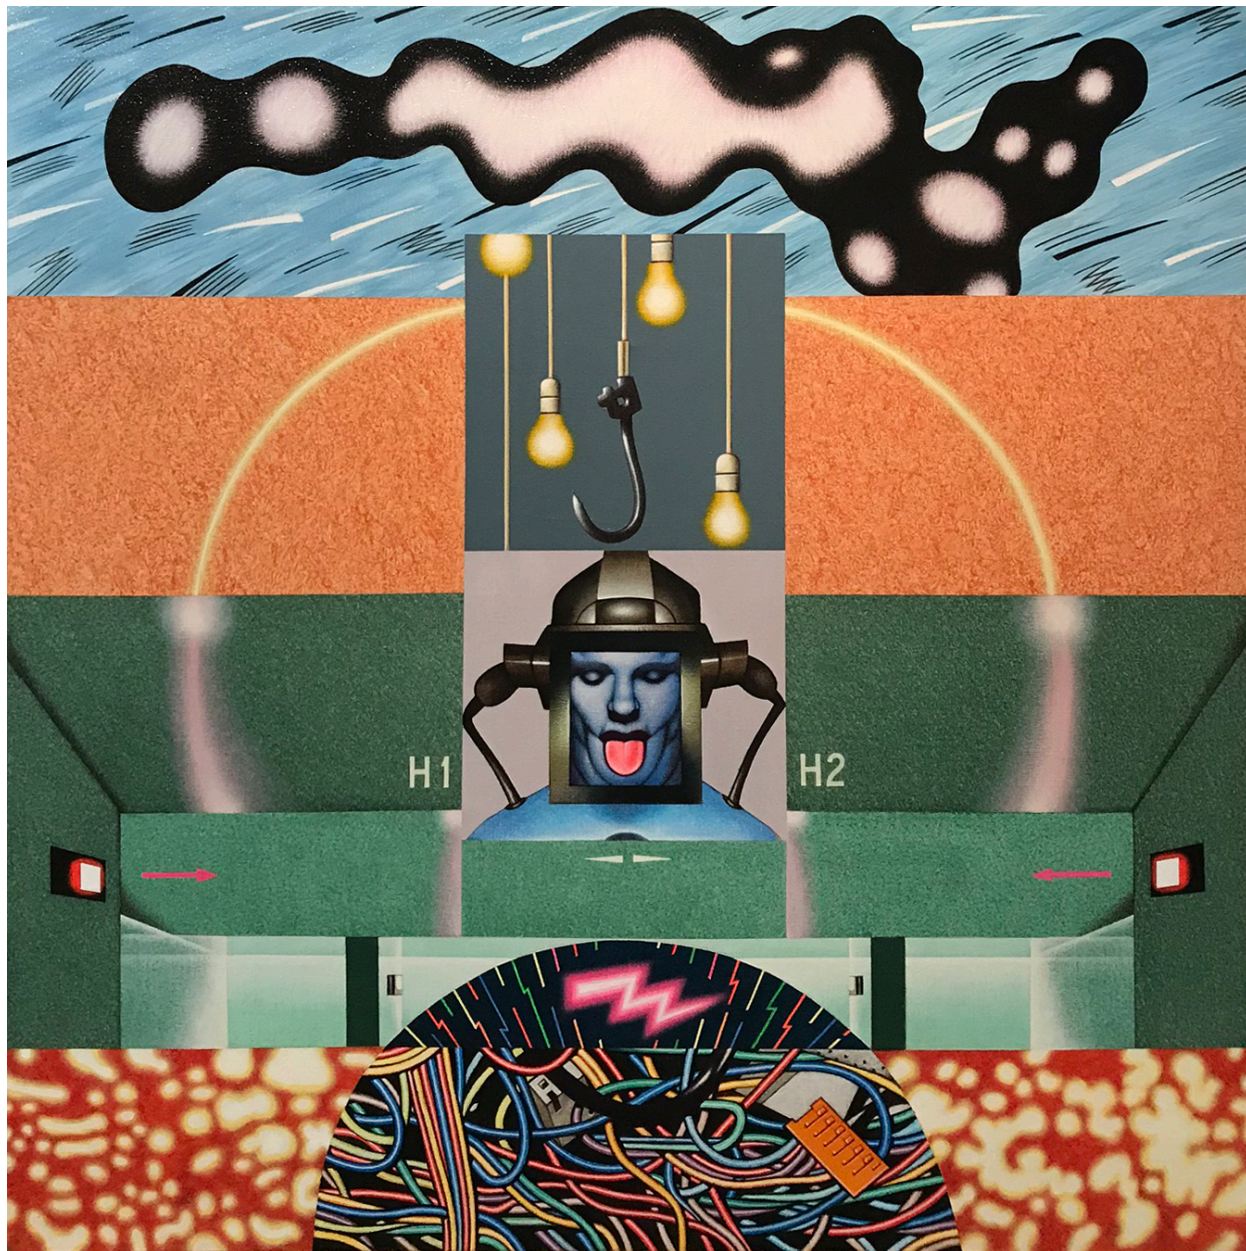

# CAVALIER GALLERIES

NEW YORK | GREENWICH | NANTUCKET | PALM BEACH

Sergio Sarri, *Lampi*, 2017  
oil on canvas, 39 1/3 x 39 1/3 in. (99.9 x 99.9 cm)  
SS190907