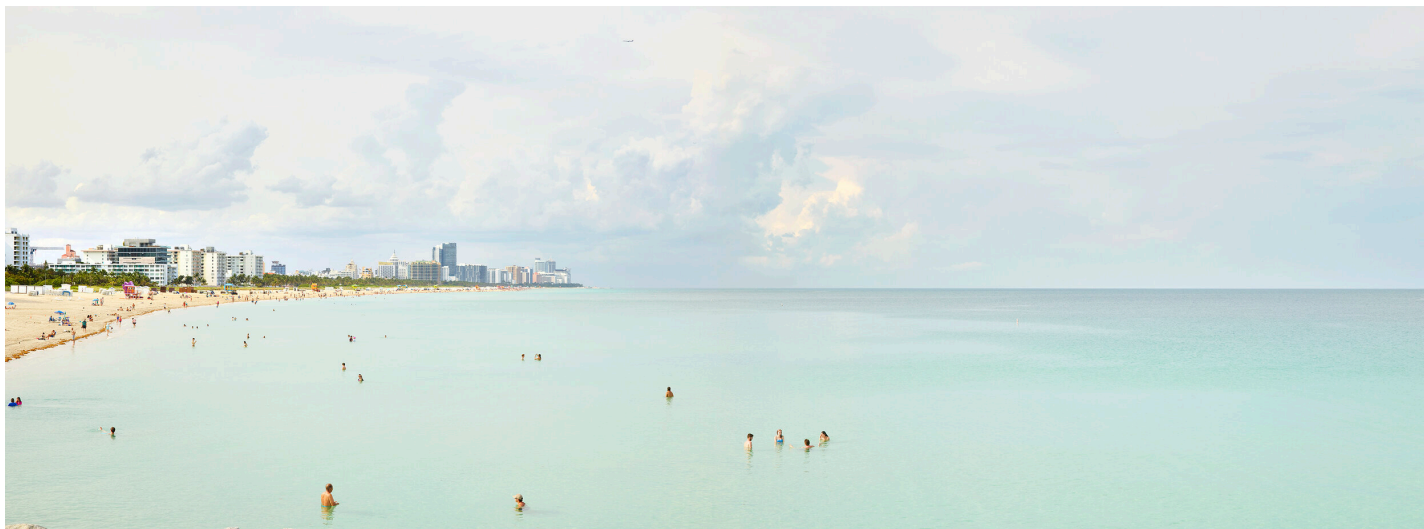

# CAVALIER GALLERIES

---

NEW YORK | GREENWICH | NANTUCKET | PALM BEACH

Nathan Coe, *South Beach*, 2020  
archival pigment print, 36 x 96 in.