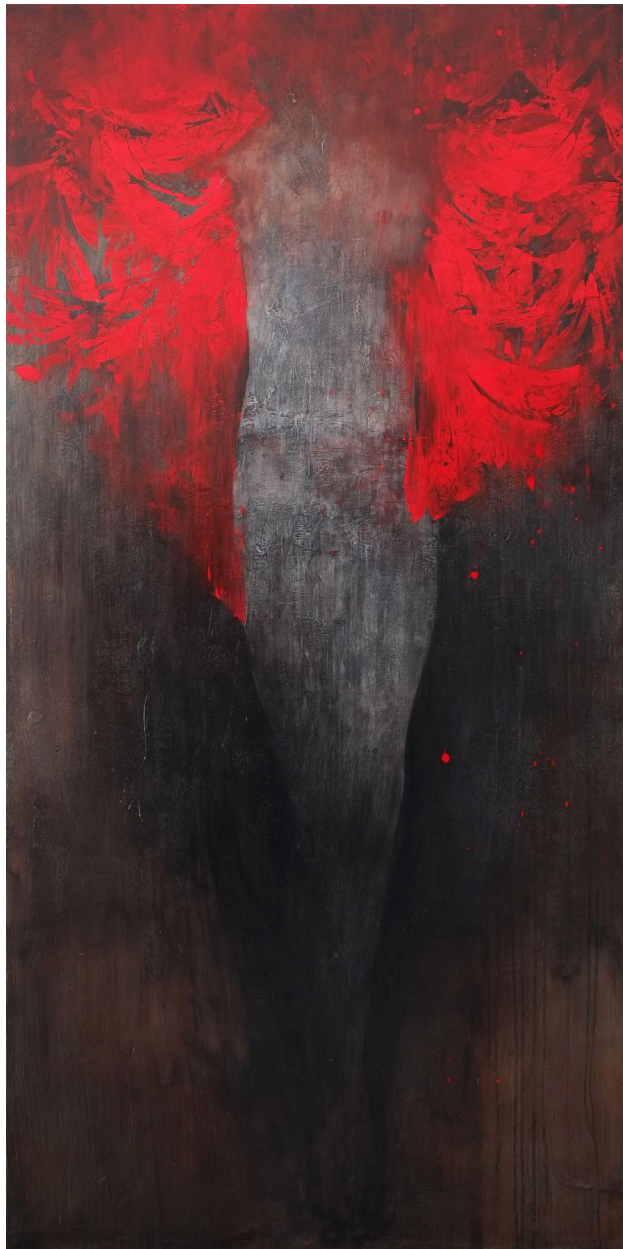

# CAVALIER GALLERIES

---

NEWYORK | GREENWICH | NANTUCKET | PALM BEACH

Nathalie Deshairs, *Les éblouis 2*  
oil on canvas, 78 5/8 x 39 1/4 in. (200 x 100  
cm)  
ND240204