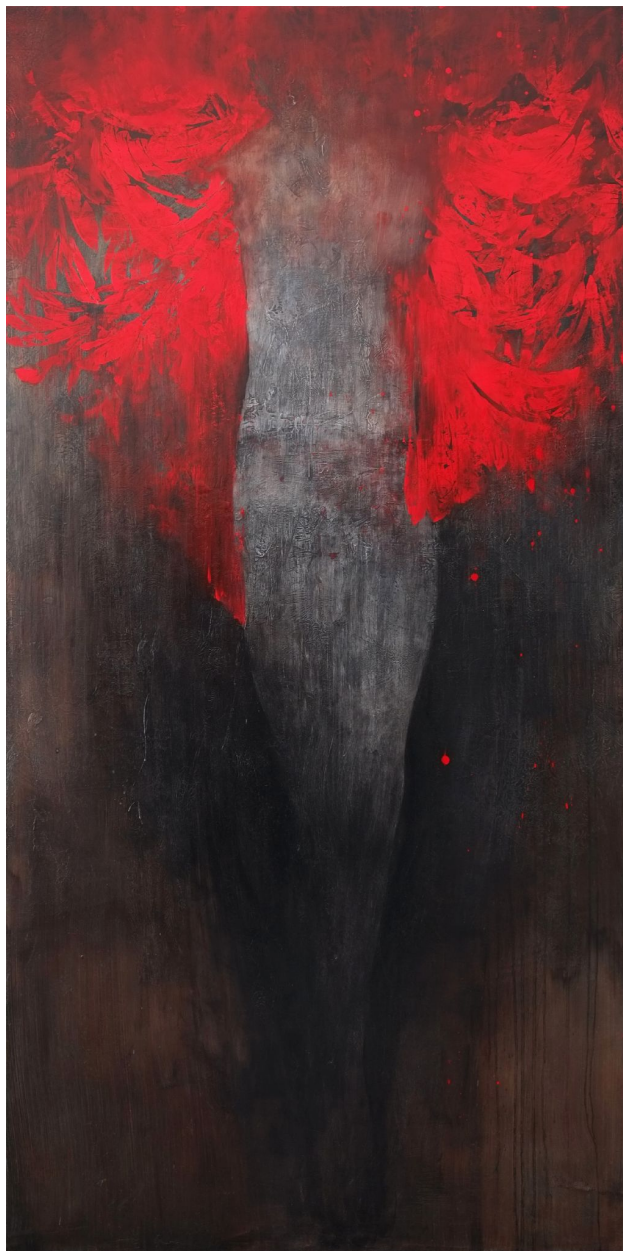

CAVALIER GALLERIES

NEWYORK | GREENWICH | NANTUCKET | PALM BEACH

Nathalie Deshairs, *Les éblouis 2*, 2022
oil on canvas, 78 5/8 x 39 1/4 in. (200 x 100
cm)
ND240204