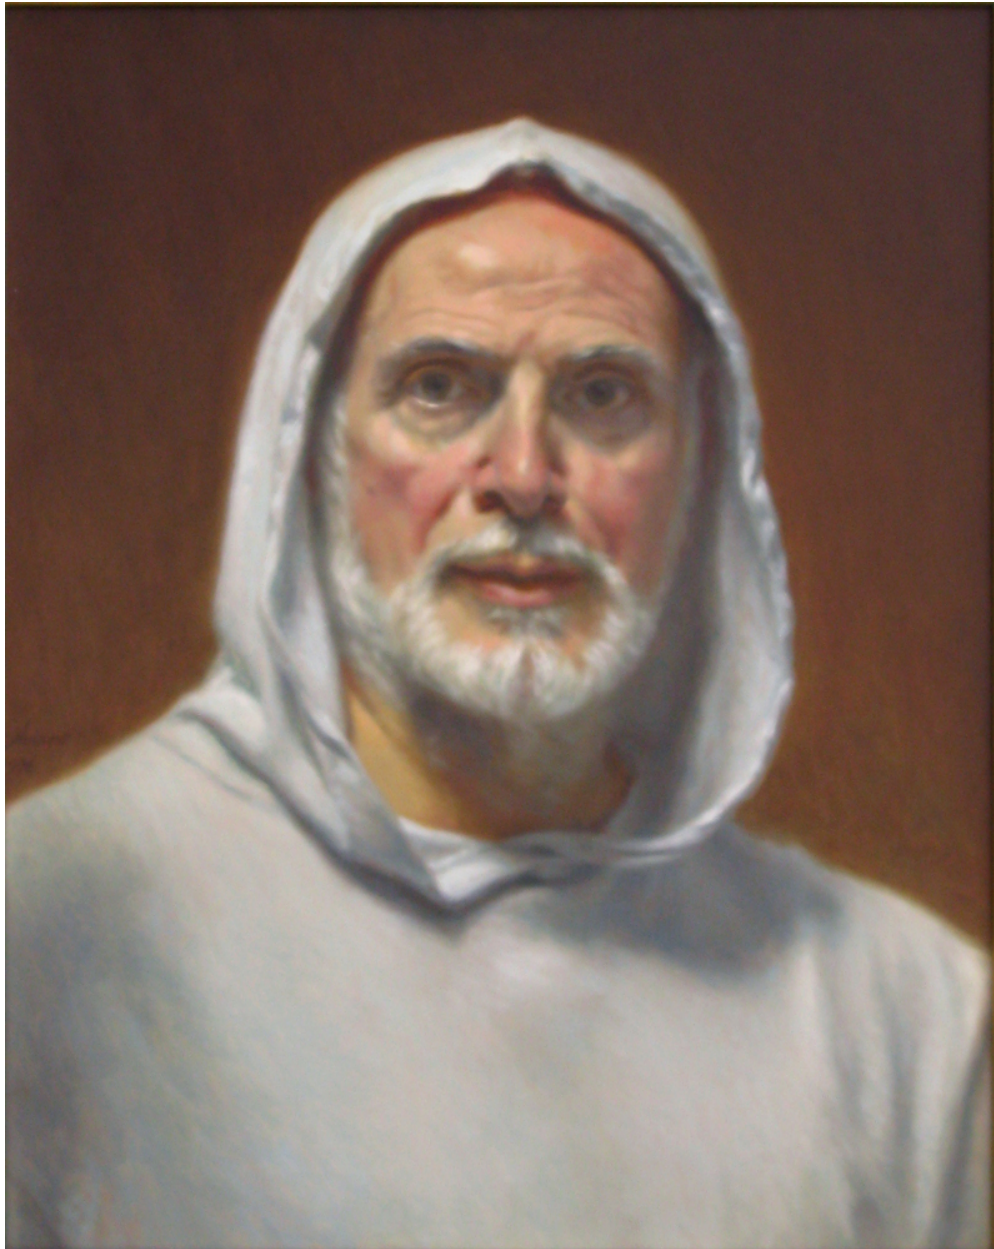

# CAVALIER GALLERIES

---

NEW YORK | GREENWICH | NANTUCKET | PALM BEACH

Michael Aviano, *Wintertime*  
oil on canvas, 20 x 16 in. (50.8 x 40.6 cm)  
MA601