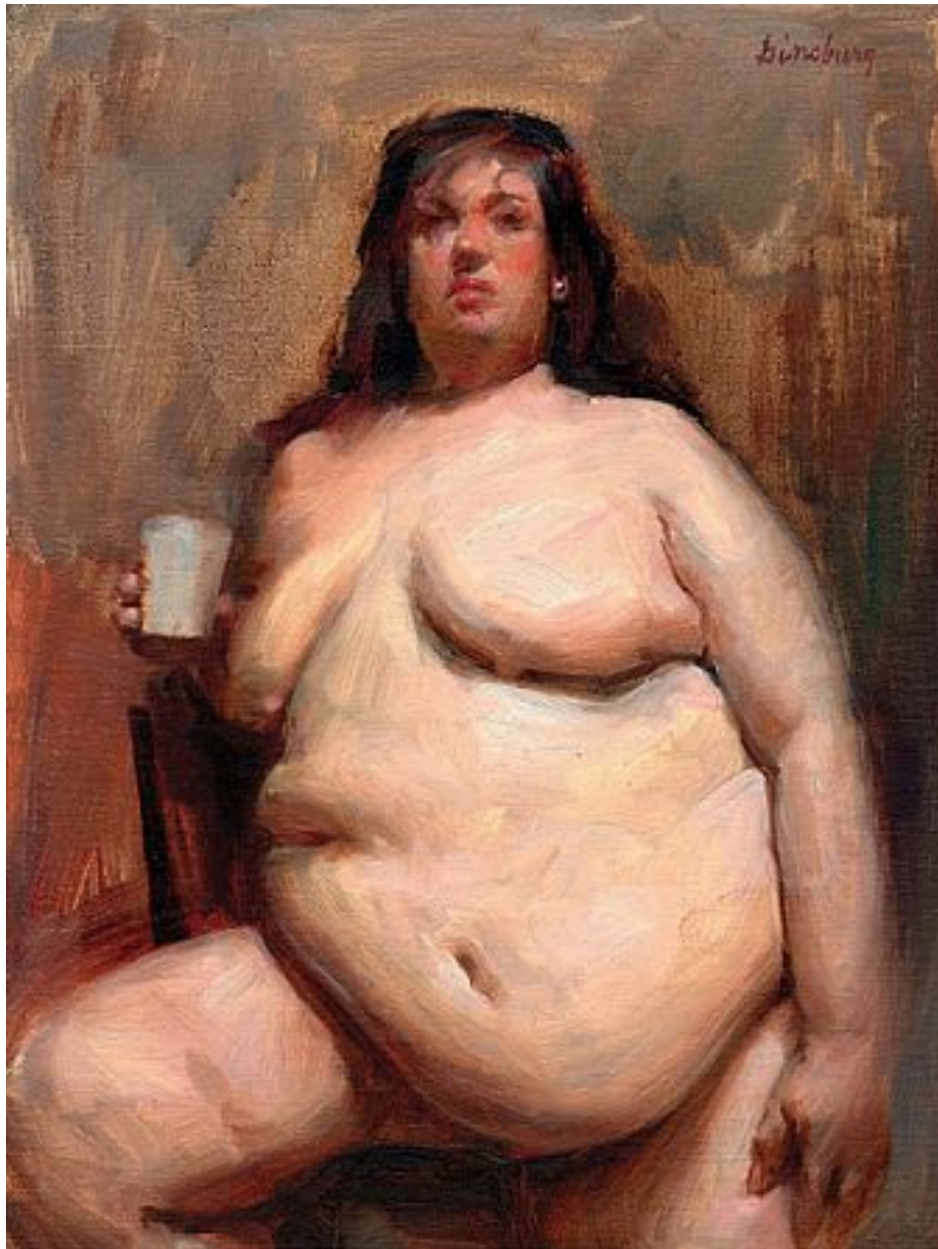

CAVALIER GALLERIES

NEW YORK | GREENWICH | NANTUCKET | PALM BEACH

Max Ginsburg, *Aviva, Nude Study 3*
oil on panel, 10 x 8 in. (25.4 x 20.3 cm)
MG130402