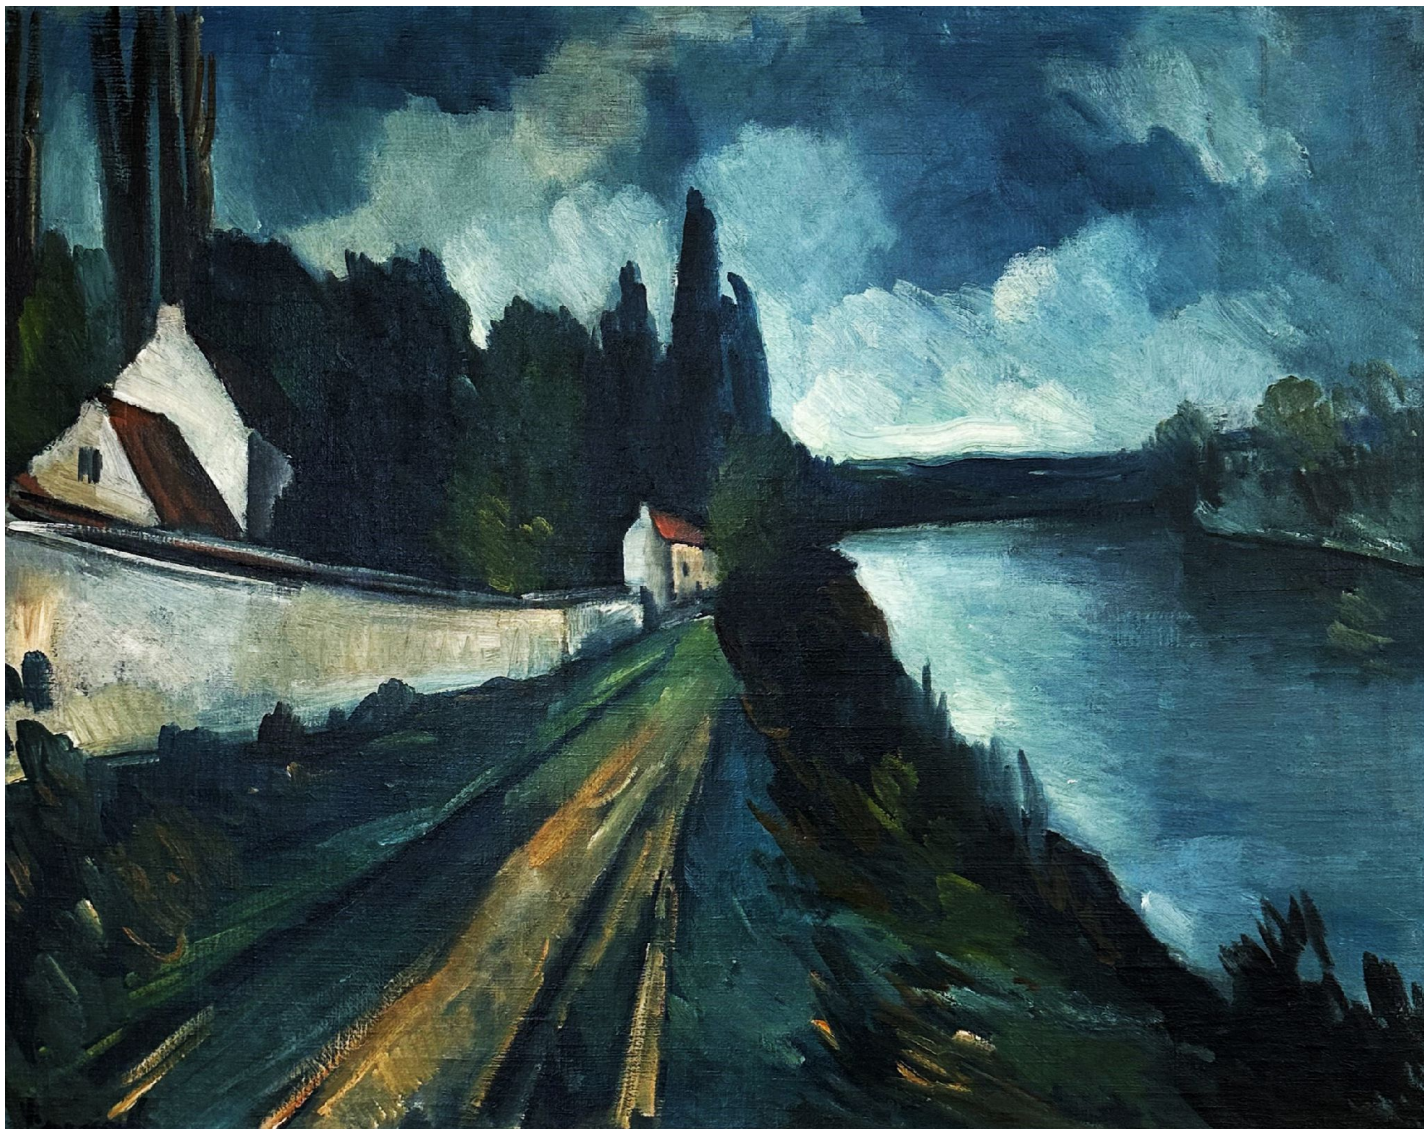

# CAVALIER GALLERIES

NEW YORK | GREENWICH | NANTUCKET | PALM BEACH

Maurice de Vlaminck, *Paysage*, c. 1914  
oil on canvas, 24 x 30 in. (61 x 76.2 cm)  
MDV230601