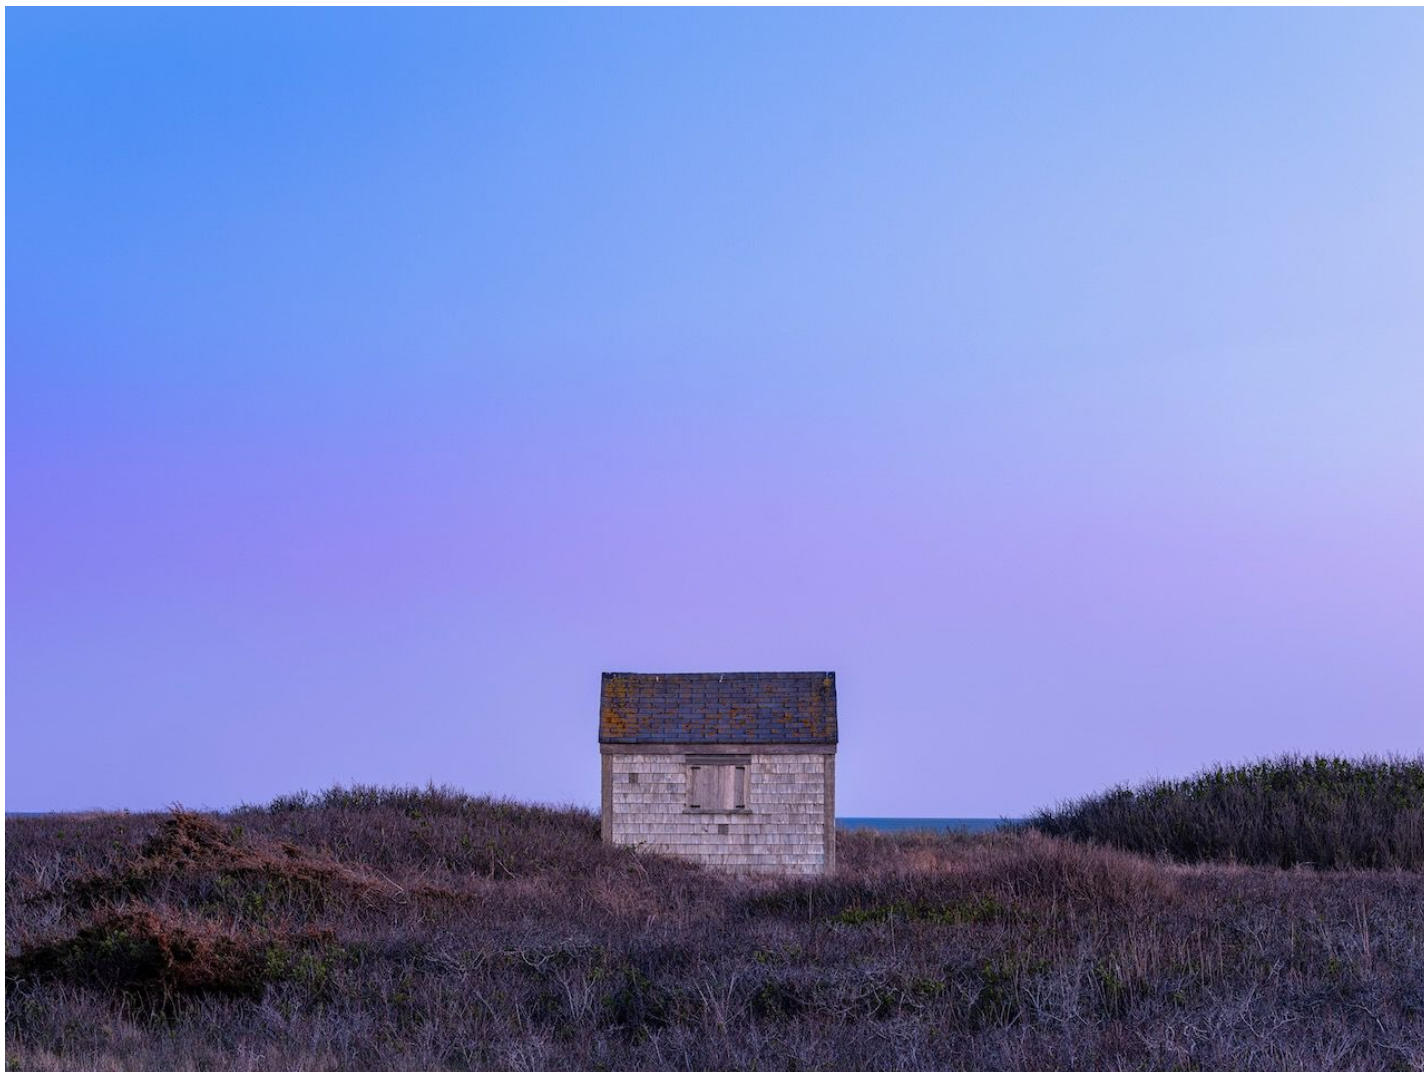

CAVALIER GALLERIES

NEW YORK | GREENWICH | NANTUCKET | PALM BEACH

Mark S. Kornbluth, *Shack - Nantucket, #1, Ed. of 10, 2023*
Dye sublimated on aluminum, 24 x 32 in. (61 x 81.3 cm)