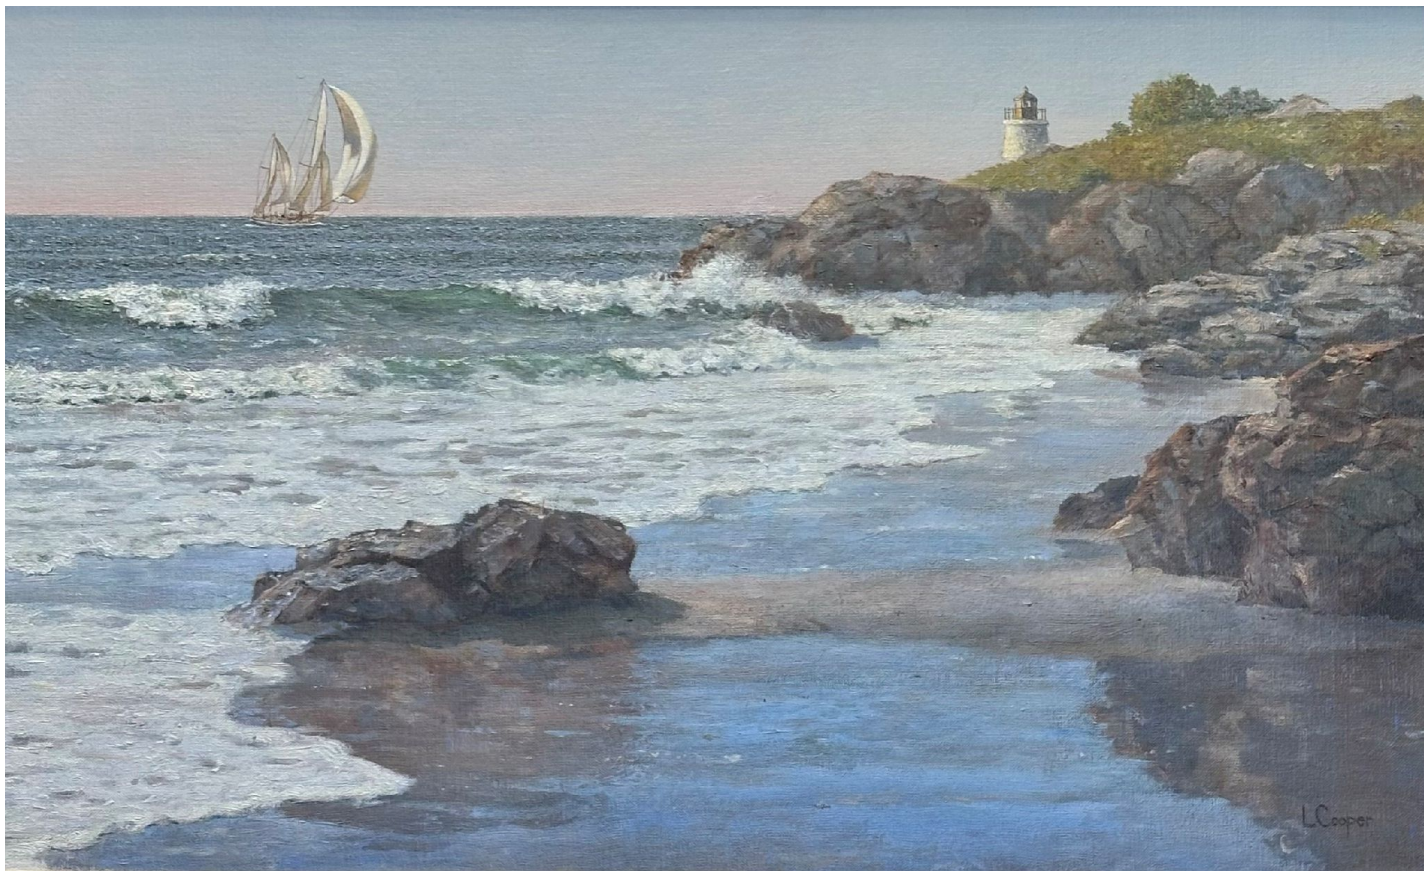

# CAVALIER GALLERIES

NEWYORK | GREENWICH | NANTUCKET | PALM BEACH

Laura Cooper, *Castle Hill, Newport, RI*, 2023  
oil on linen, 16 x 26 in. (40.6 x 66 cm)  
LC241002