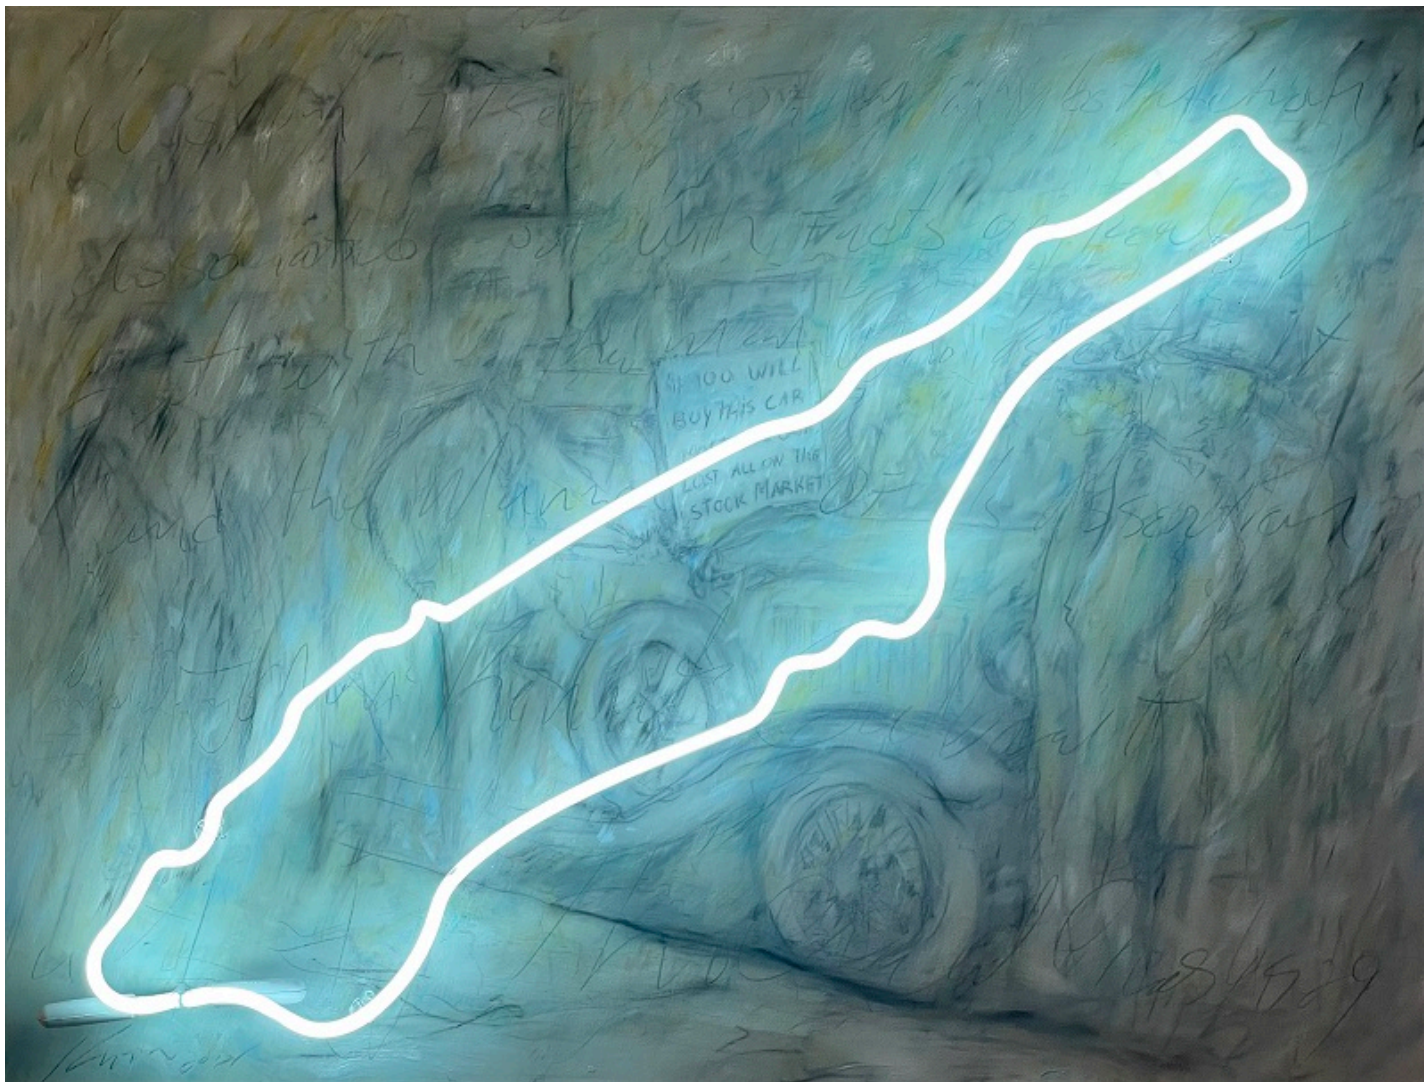

CAVALIER GALLERIES

NEW YORK | GREENWICH | NANTUCKET | PALM BEACH

Kadir López, *The Big Crash*, 2022
oil on canvas with neon, 30 x 40 in.
KL220508