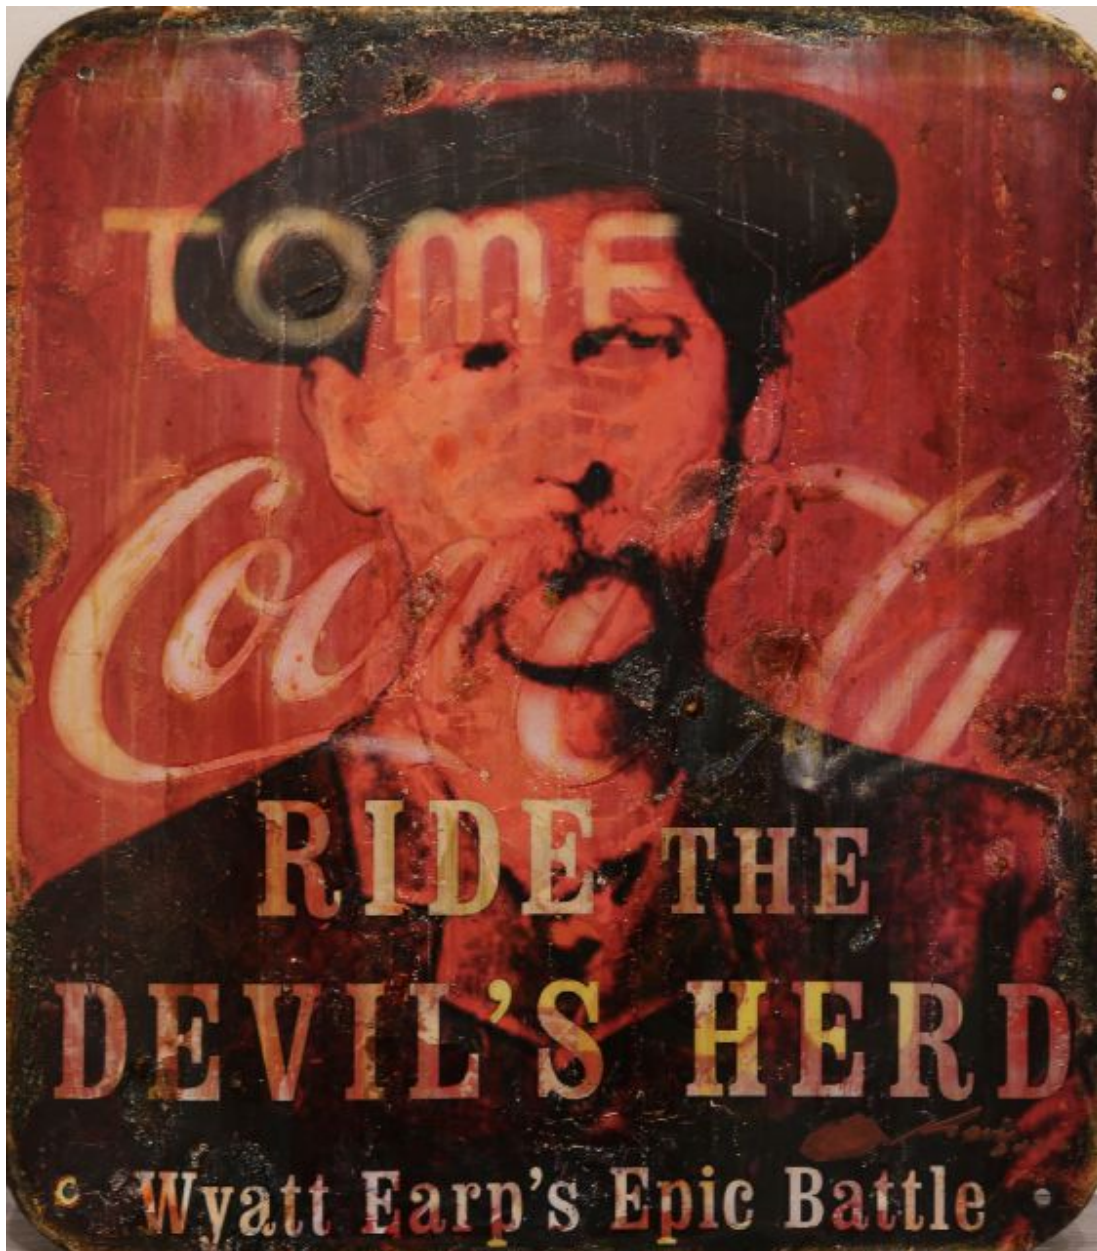

# CAVALIER GALLERIES

NEW YORK | GREENWICH | NANTUCKET | PALM BEACH

Kadir LÃ³pez, *Wyatt Earp*  
mixed media on vintage enamel sign, 17 x 16 in.  
KL220210