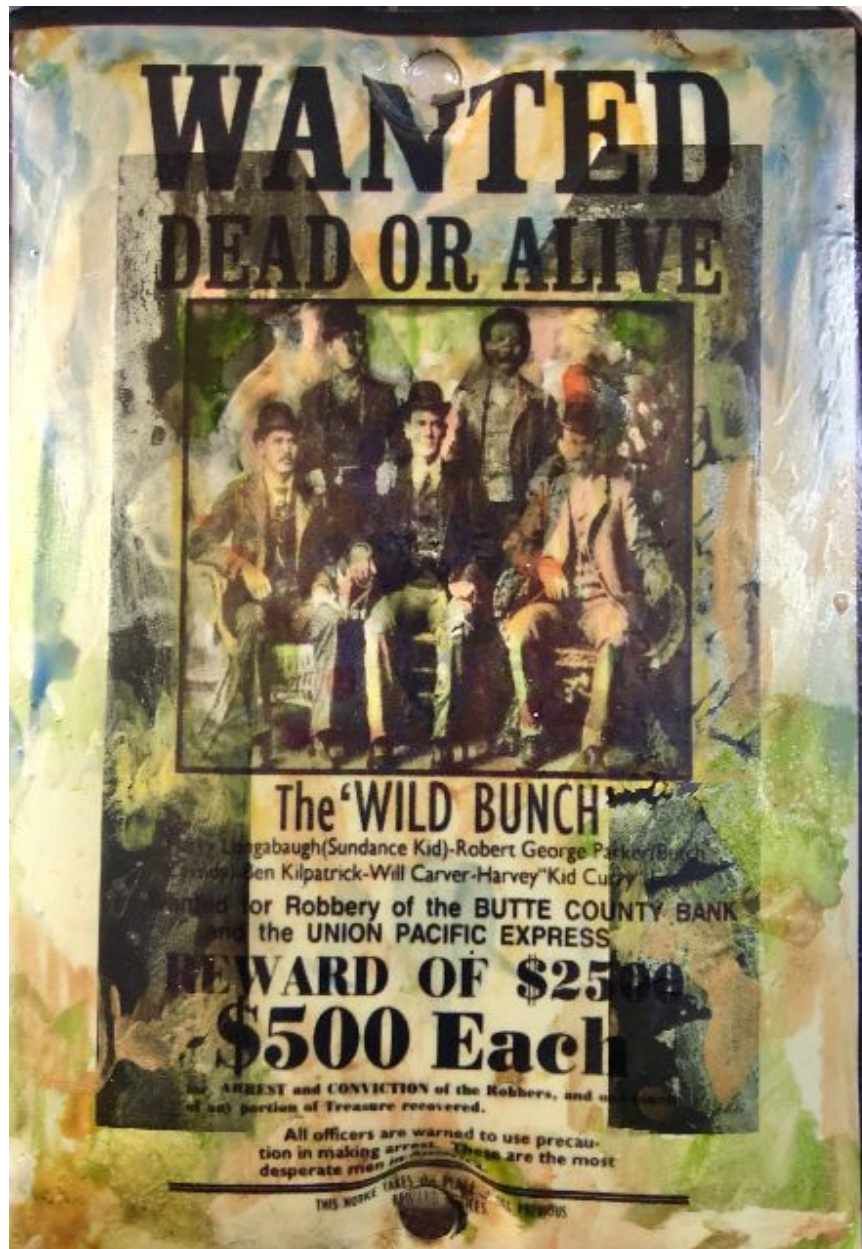

CAVALIER GALLERIES

NEWYORK | GREENWICH | NANTUCKET | PALM BEACH

Kadir Lpez, *WANTED (The Wild Bunch 1)*
mixed media on vintage enamel sign, 8 x 5 1/2 in.
KL220219