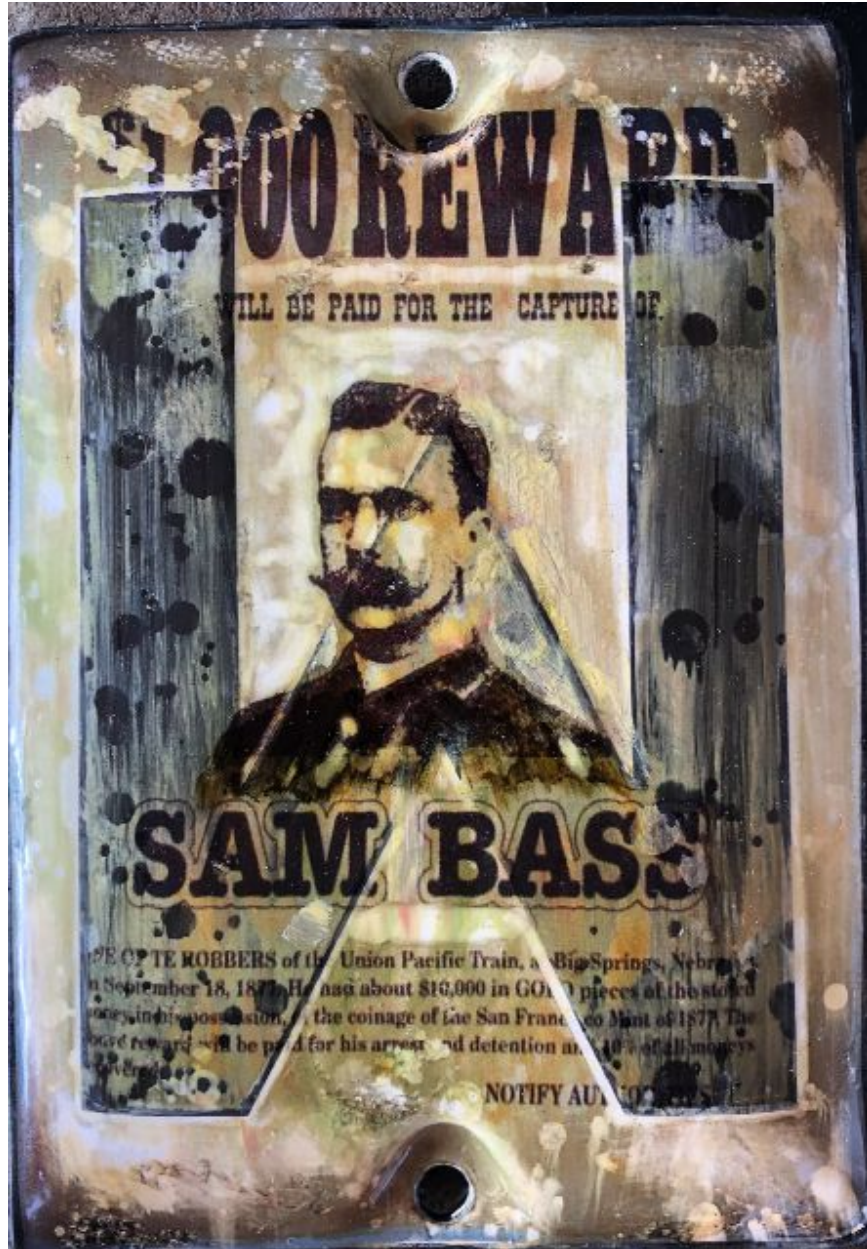

CAVALIER GALLERIES

NEWYORK | GREENWICH | NANTUCKET | PALM BEACH

Kadir LÃ³pez, *WANTED (Sam Bass)*
mixed media on vintage enamel sign, 8 x 5 1/2 in.
KL220250