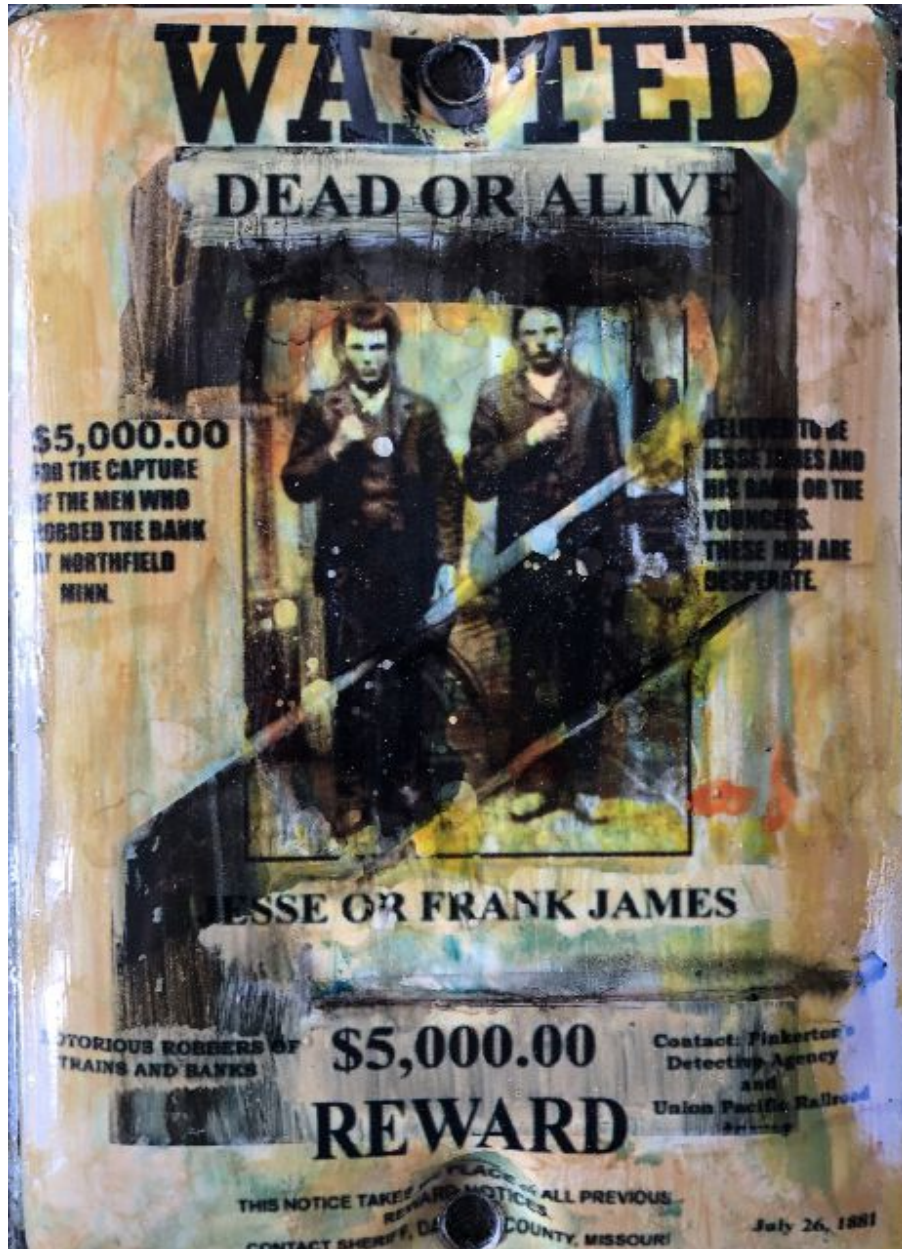

# CAVALIER GALLERIES

NEW YORK | GREENWICH | NANTUCKET | PALM BEACH

Kadir LÃ³pez, *WANTED (Jesse and Frank James)*  
mixed media on vintage enamel sign, 8 x 5 1/2 in.  
KL220244