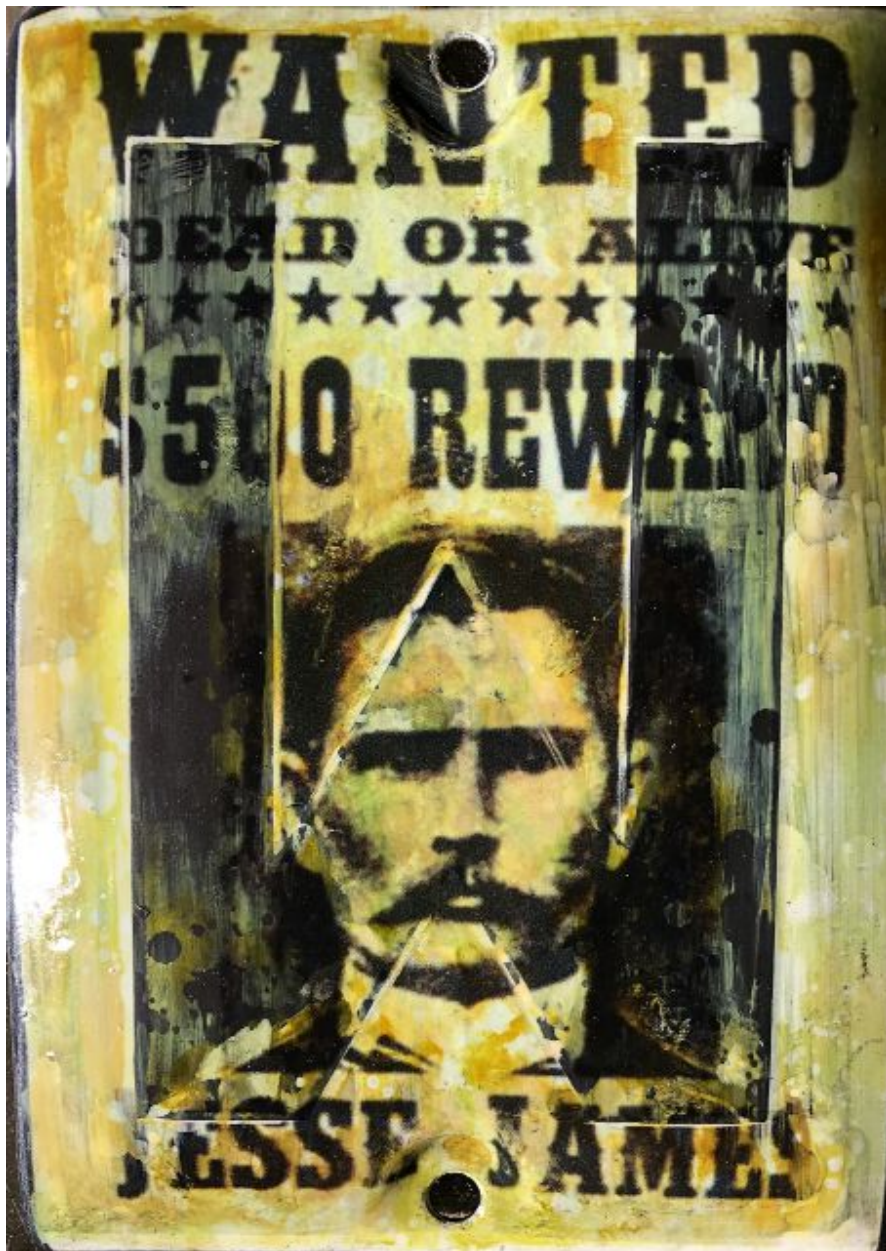

# CAVALIER GALLERIES

NEW YORK | GREENWICH | NANTUCKET | PALM BEACH

Kadir LÃ³pez, *WANTED (Jesse James)*  
mixed media on vintage enamel sign, 8 x 5 1/2 in.  
KL220245