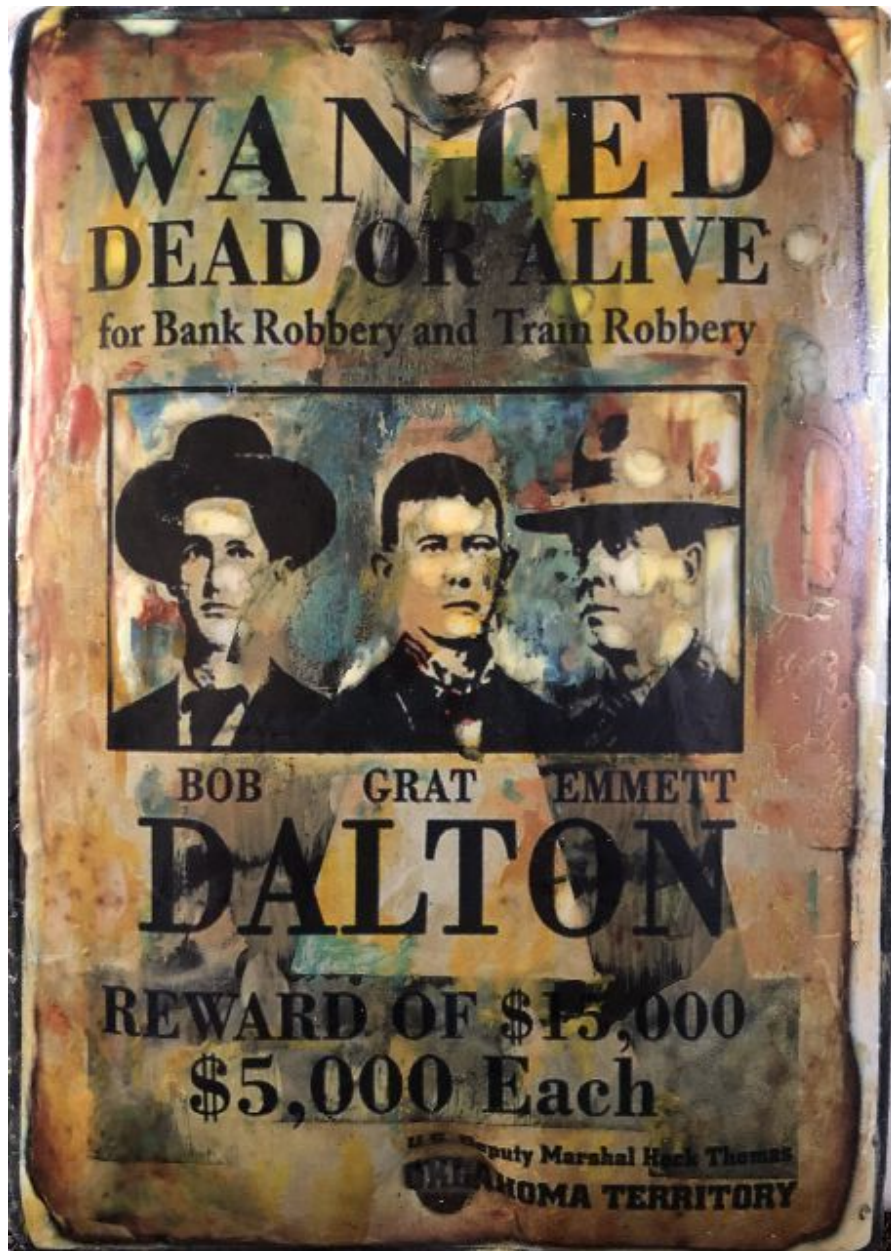

CAVALIER GALLERIES

NEW YORK | GREENWICH | NANTUCKET | PALM BEACH

Kadir LÃ³pez, *WANTED (Dalton)*
mixed media on vintage enamel sign, 8 x 5 1/2 in.
KL220218