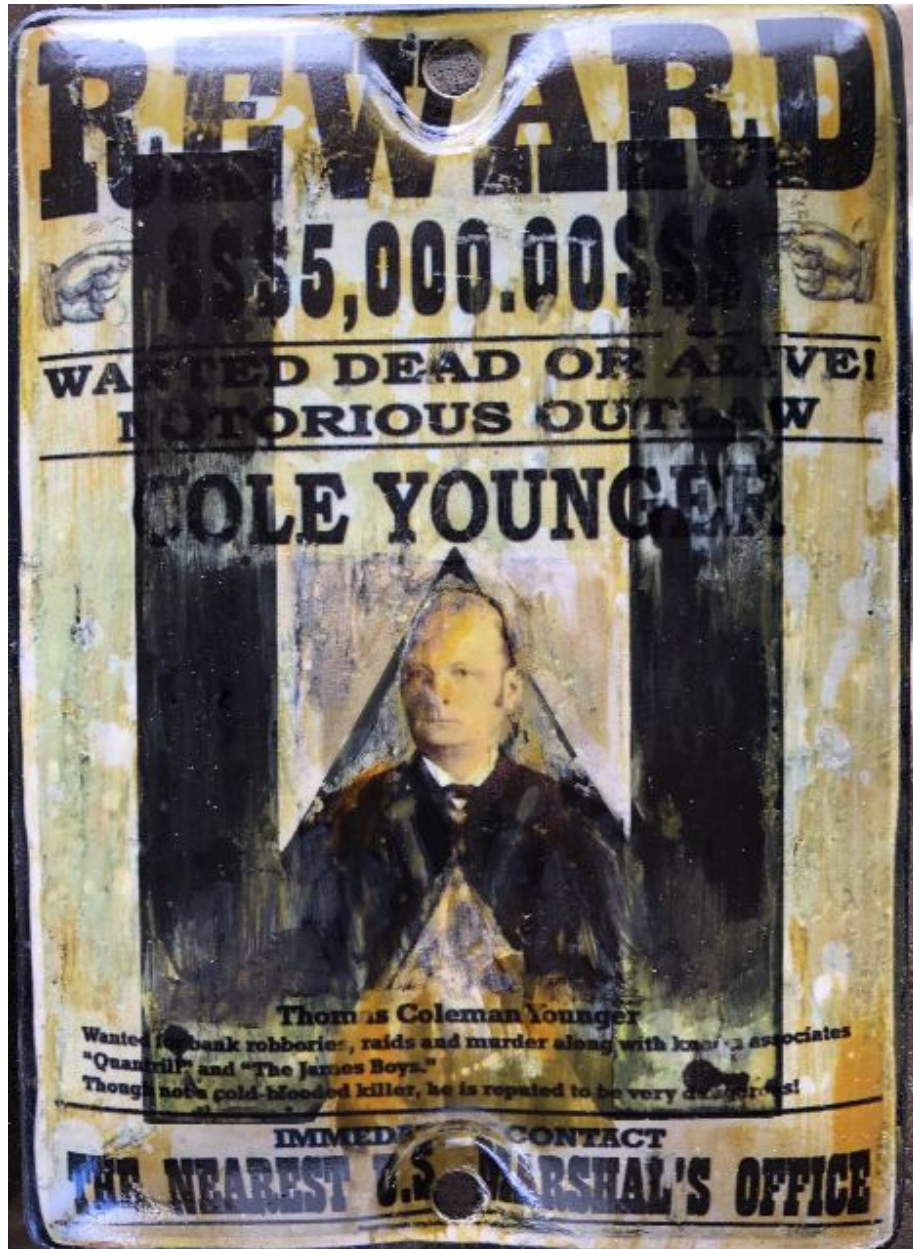

CAVALIER GALLERIES

NEWYORK | GREENWICH | NANTUCKET | PALM BEACH

Kadir LÃ³pez, *WANTED (Cole Younger 1)*
mixed media on vintage enamel sign, 8 x 5 1/2 in.
KL220240