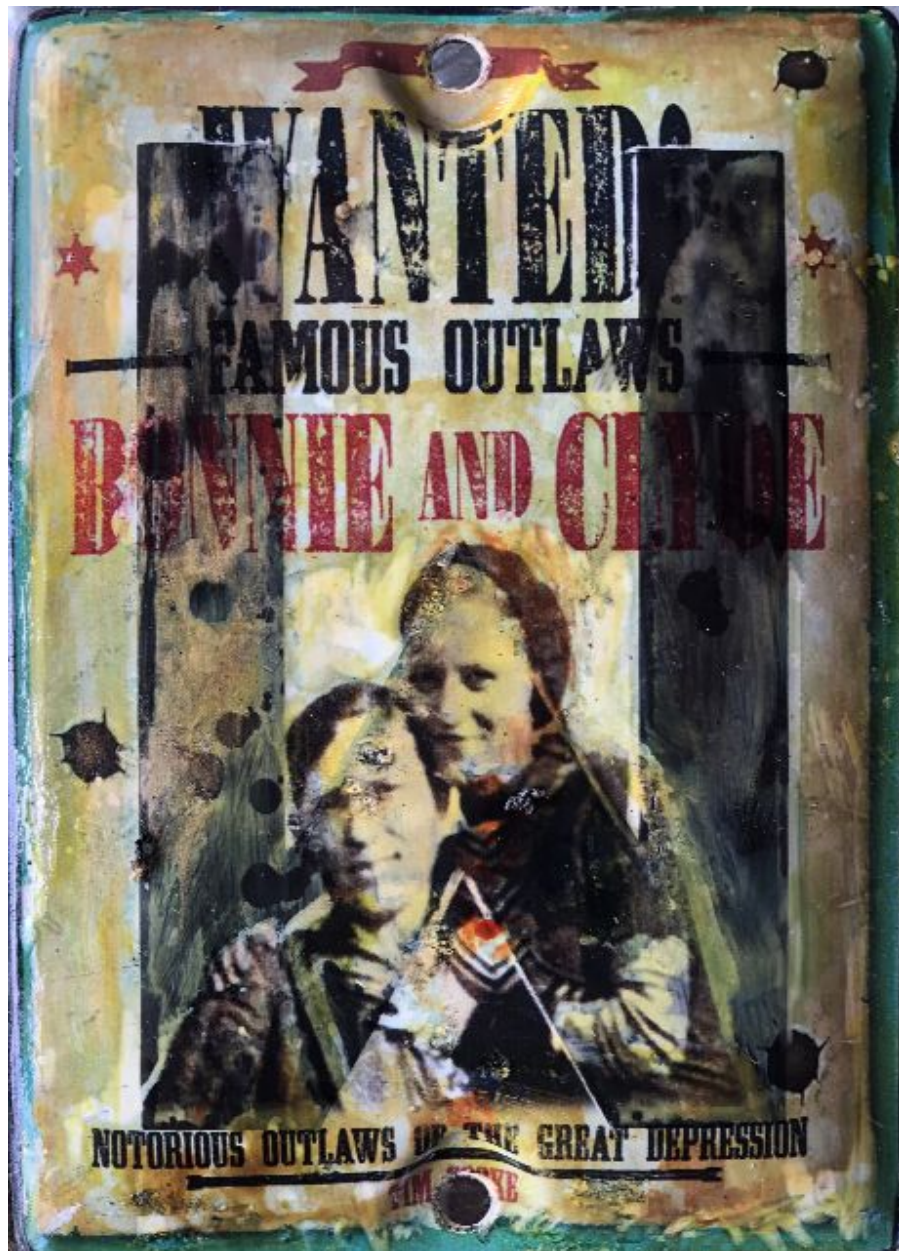

CAVALIER GALLERIES

NEW YORK | GREENWICH | NANTUCKET | PALM BEACH

Kadir LÃ³pez, *WANTED (Bonnie and Clyde 2)*
mixed media on vintage enamel sign, 8 x 5 1/2 in.
KL220215