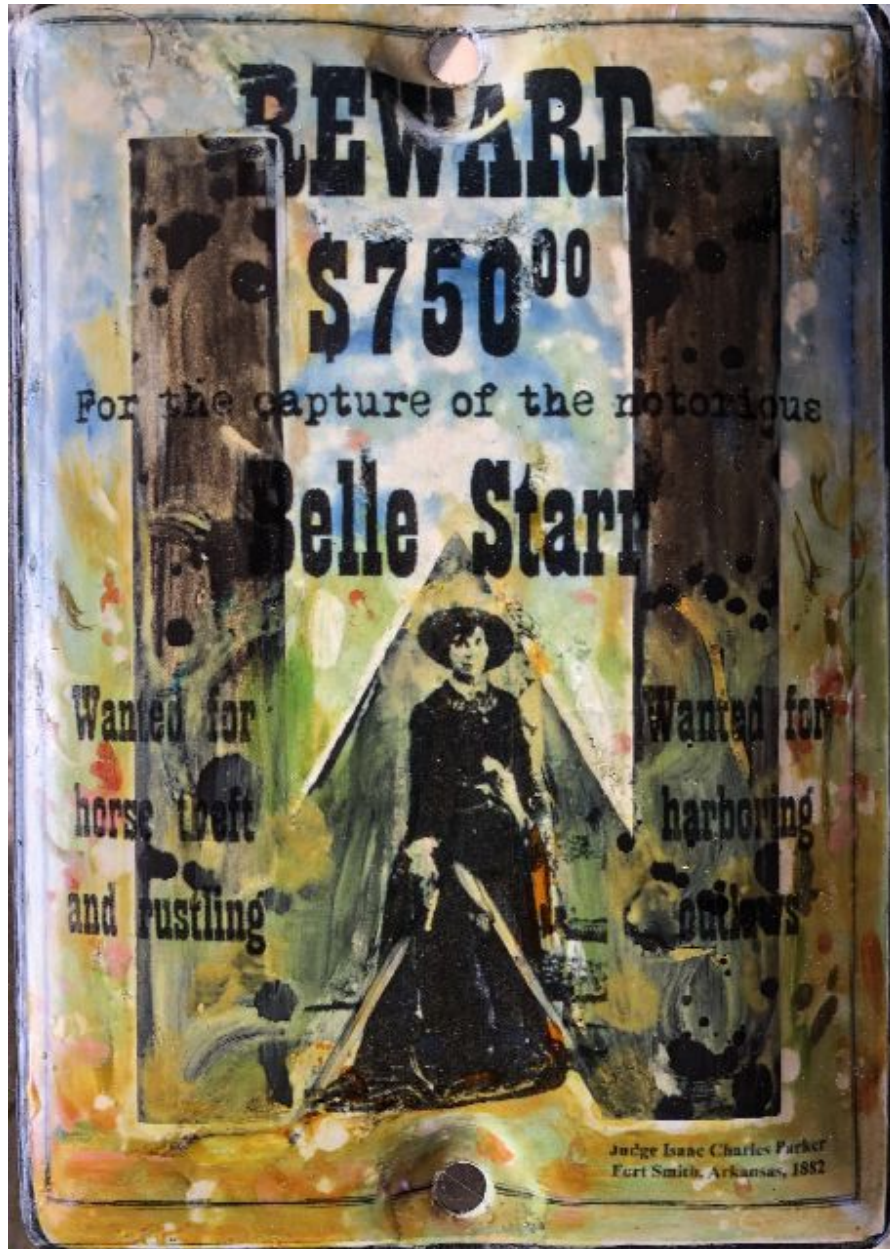

CAVALIER GALLERIES

NEW YORK | GREENWICH | NANTUCKET | PALM BEACH

Kadir LÃ3pez, *WANTED (Belle Starr)*
mixed media on vintage enamel sign, 8 x 5 1/2 in.
KL220252