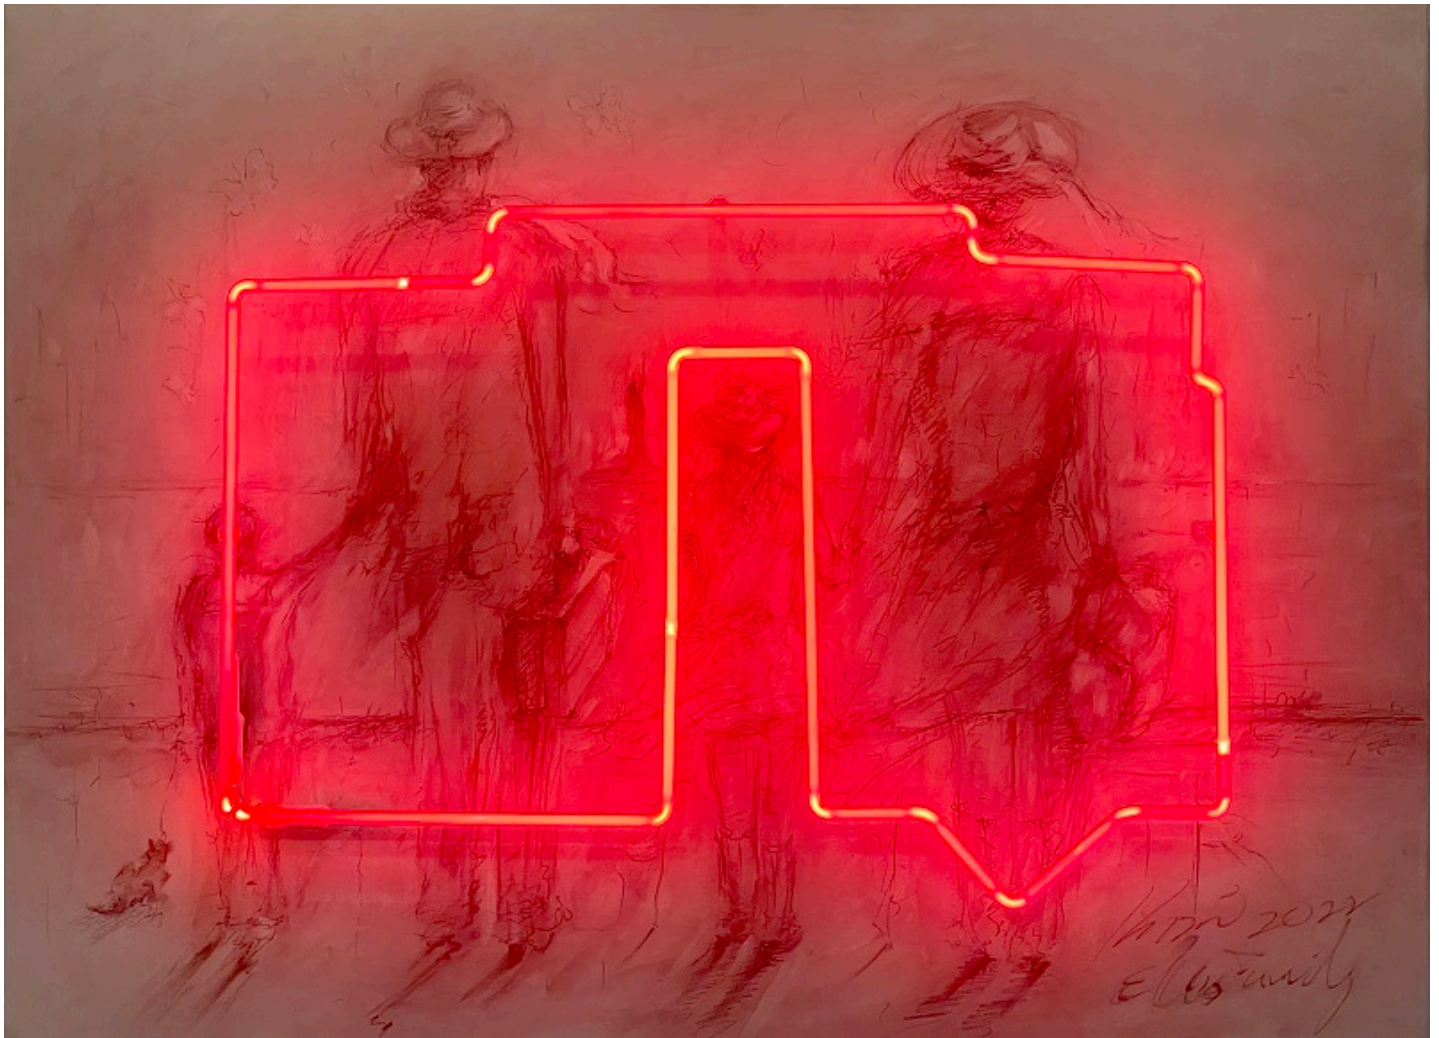

# CAVALIER GALLERIES

NEW YORK | GREENWICH | NANTUCKET | PALM BEACH

Kadir Lpez, *The Family*, 2022  
oil on canvas with neon, 35 x 45 in.  
KL220505