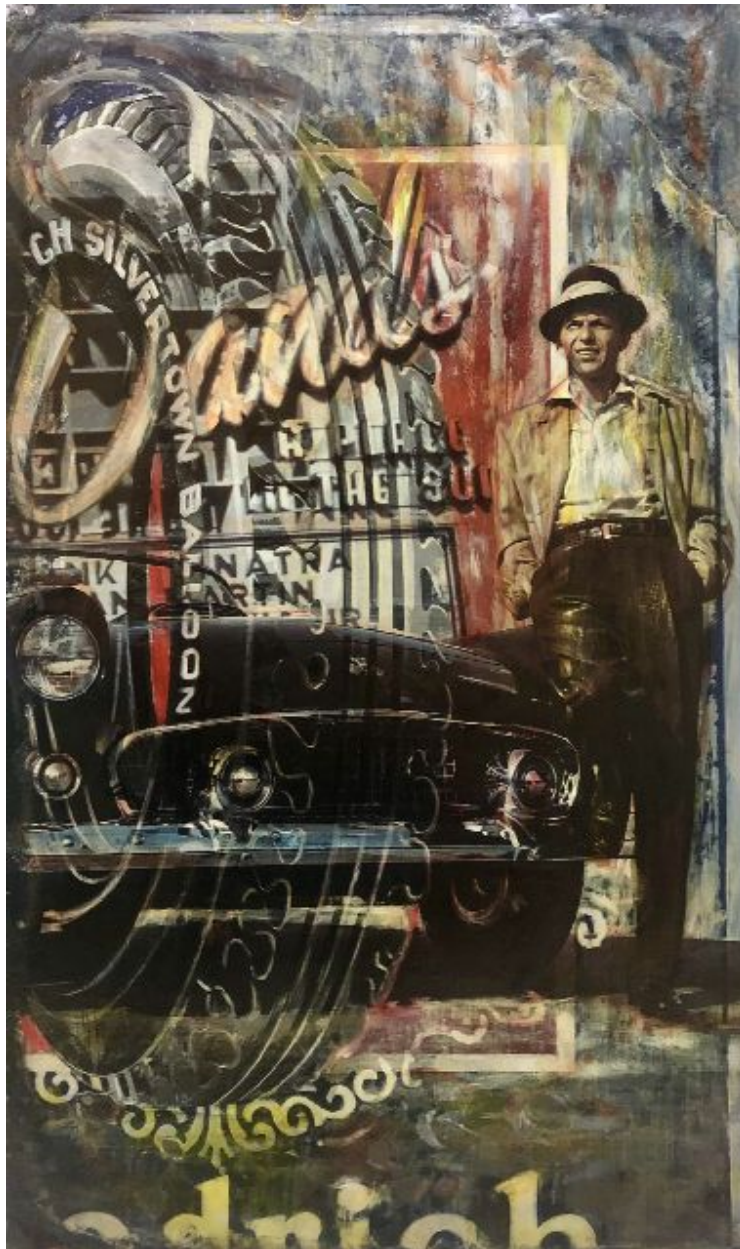

CAVALIER GALLERIES

NEW YORK | GREENWICH | NANTUCKET | PALM BEACH

Kadir Lpez, *Sinatra*
mixed media on vintage enamel sign, 35 x 19 in.
KL220254