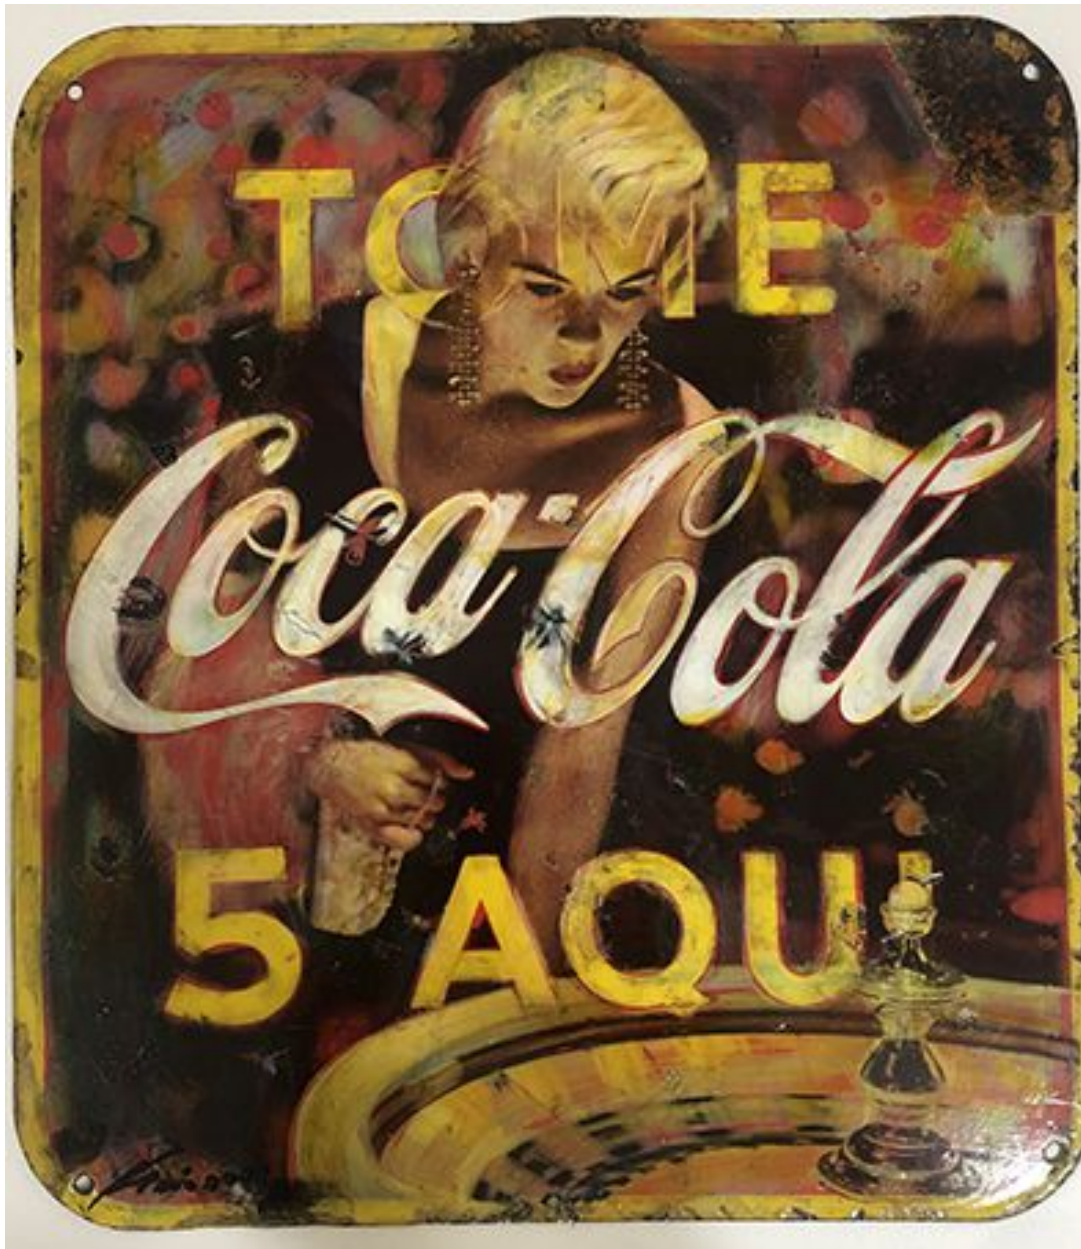

# CAVALIER GALLERIES

NEW YORK | GREENWICH | NANTUCKET | PALM BEACH

Kadir LÃ³pez, *Jayne Mansfield*  
mixed media on vintage enamel sign, 19 x 17 in.  
KL220256