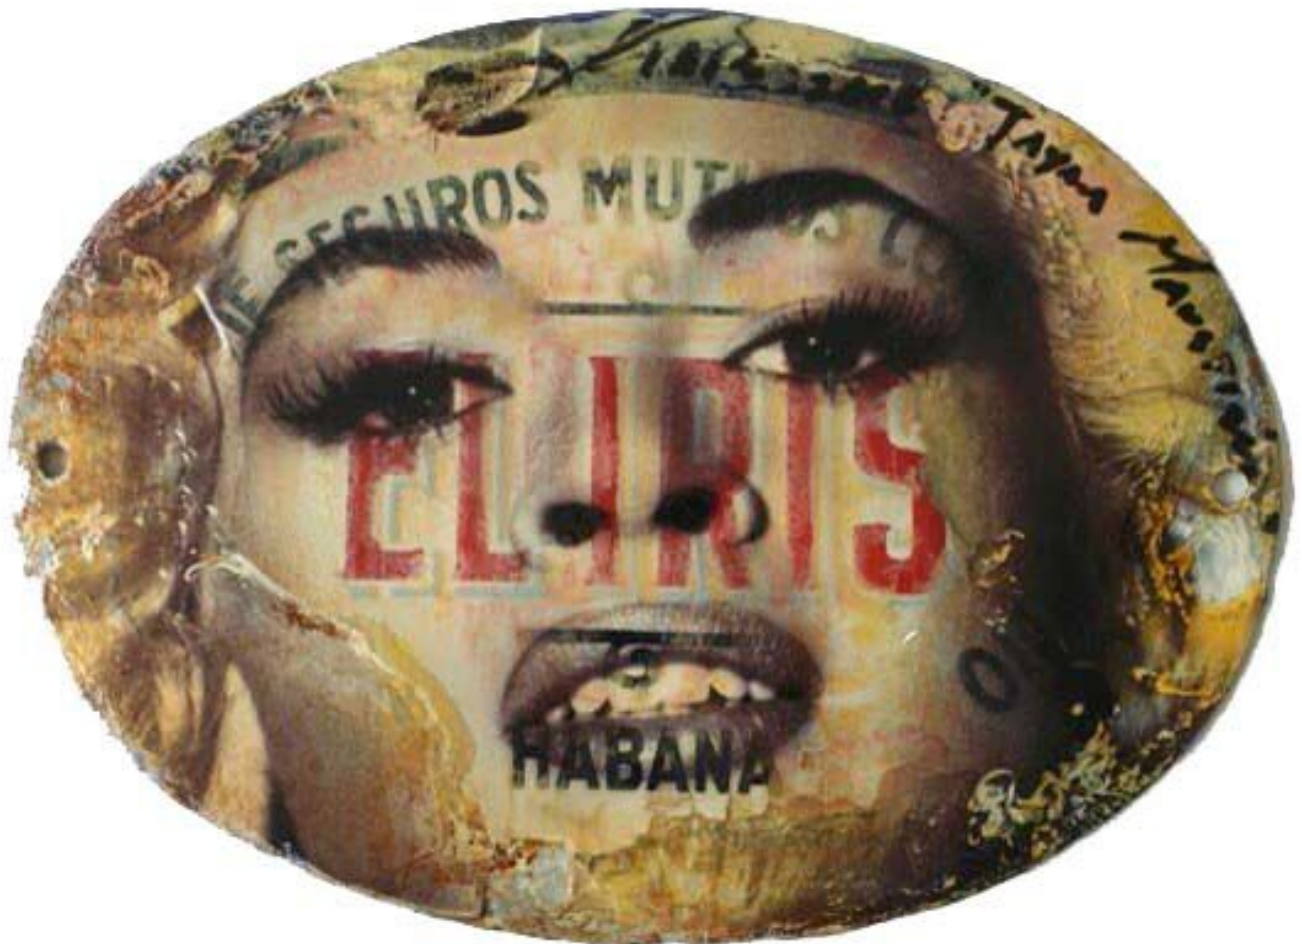

# CAVALIER GALLERIES

NEW YORK | GREENWICH | NANTUCKET | PALM BEACH

Kadir LÃ³pez, *El Iris Love Letter: Jayne Mansfield*, 2016  
mixed media on vintage enamel sign, 8 x 10 1/2 in. (20.3 x 26.7 cm)  
KL220604