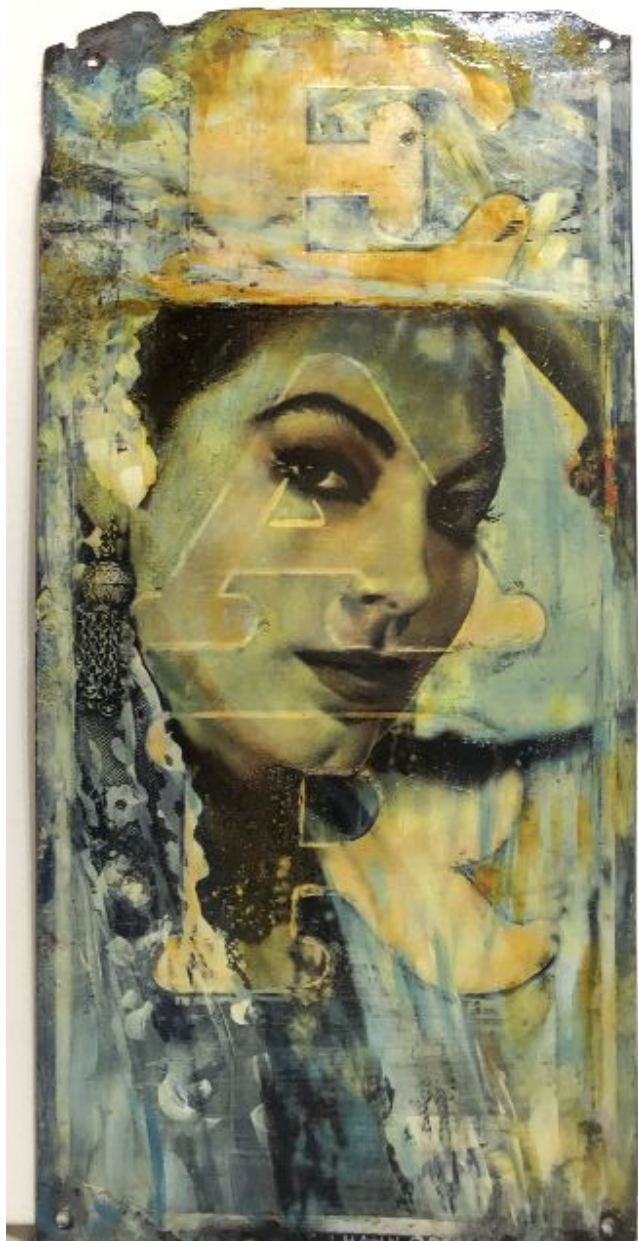

# CAVALIER GALLERIES

NEW YORK | GREENWICH | NANTUCKET | PALM BEACH

Kadir LÃ³pez, *Ava Gardner*  
mixed media on vintage enamel sign, 25 x 12  
in.  
KL220227