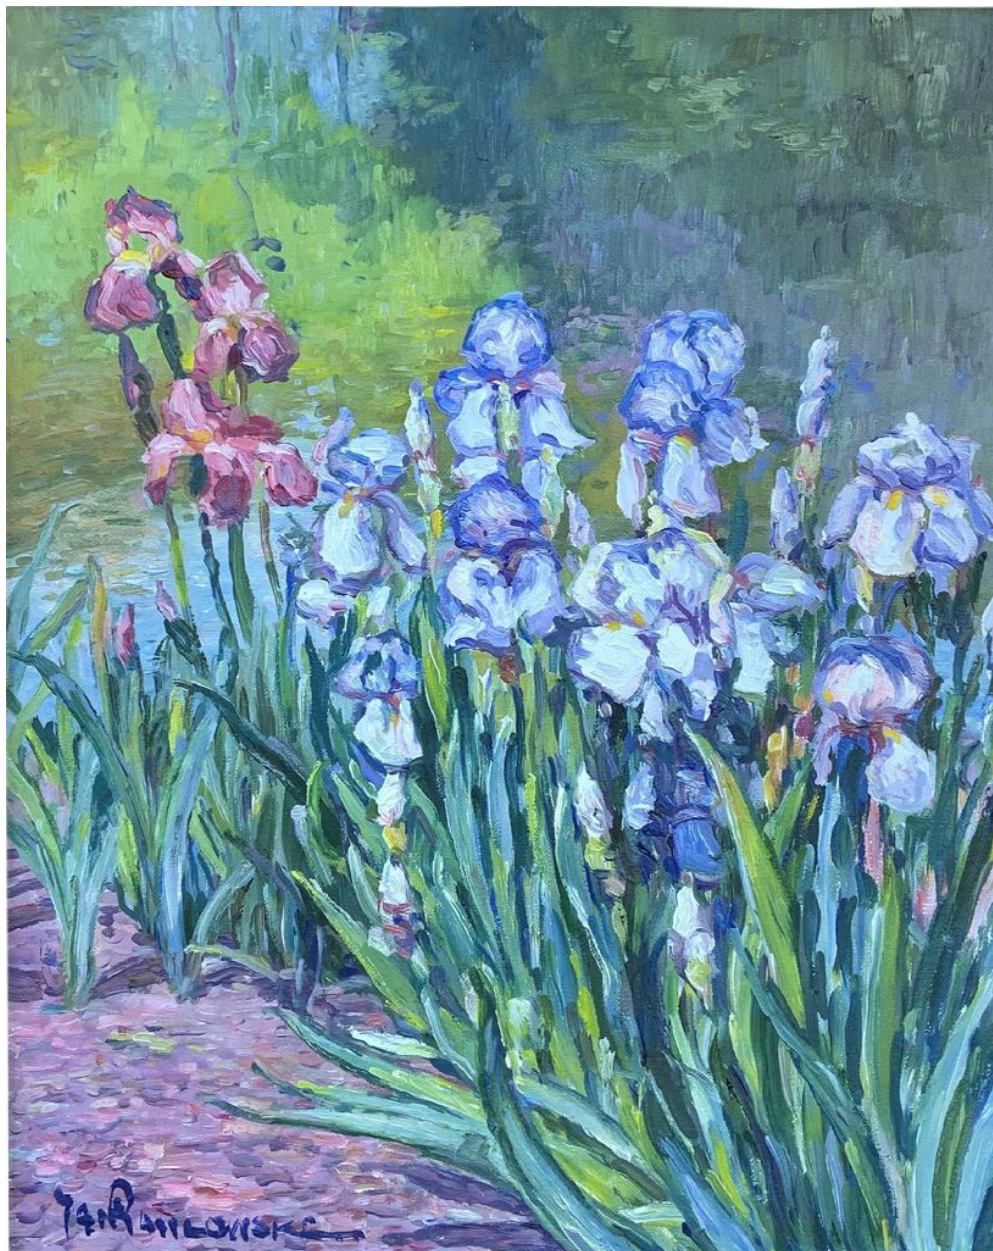

CAVALIER GALLERIES

NEW YORK | GREENWICH | NANTUCKET | PALM BEACH

Jan Pawlowski, *White Irises*, 2022
oil on canvas, 20 x 16 in. (50.8 x 40.6 cm)
JP220702