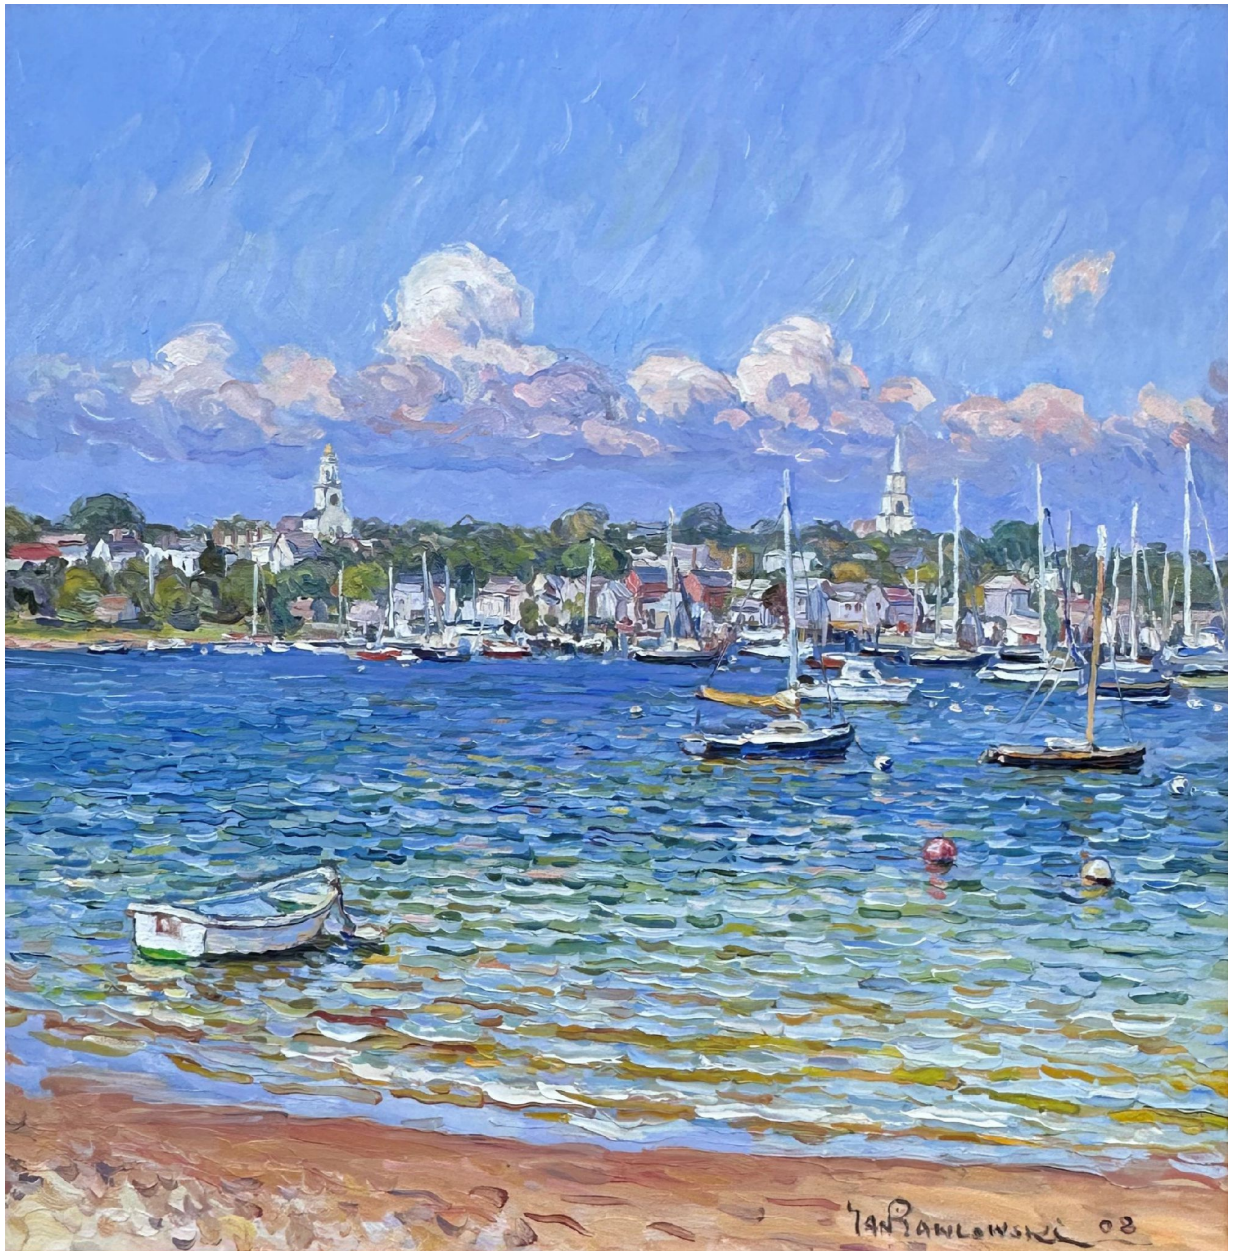

CAVALIER GALLERIES

NEW YORK | GREENWICH | NANTUCKET | PALM BEACH

Jan Pawlowski, *Sunny Nantucket Panorama*, 2008
oil on canvas, 30 x 30 in. (76.2 x 76.2 cm)
JP240407