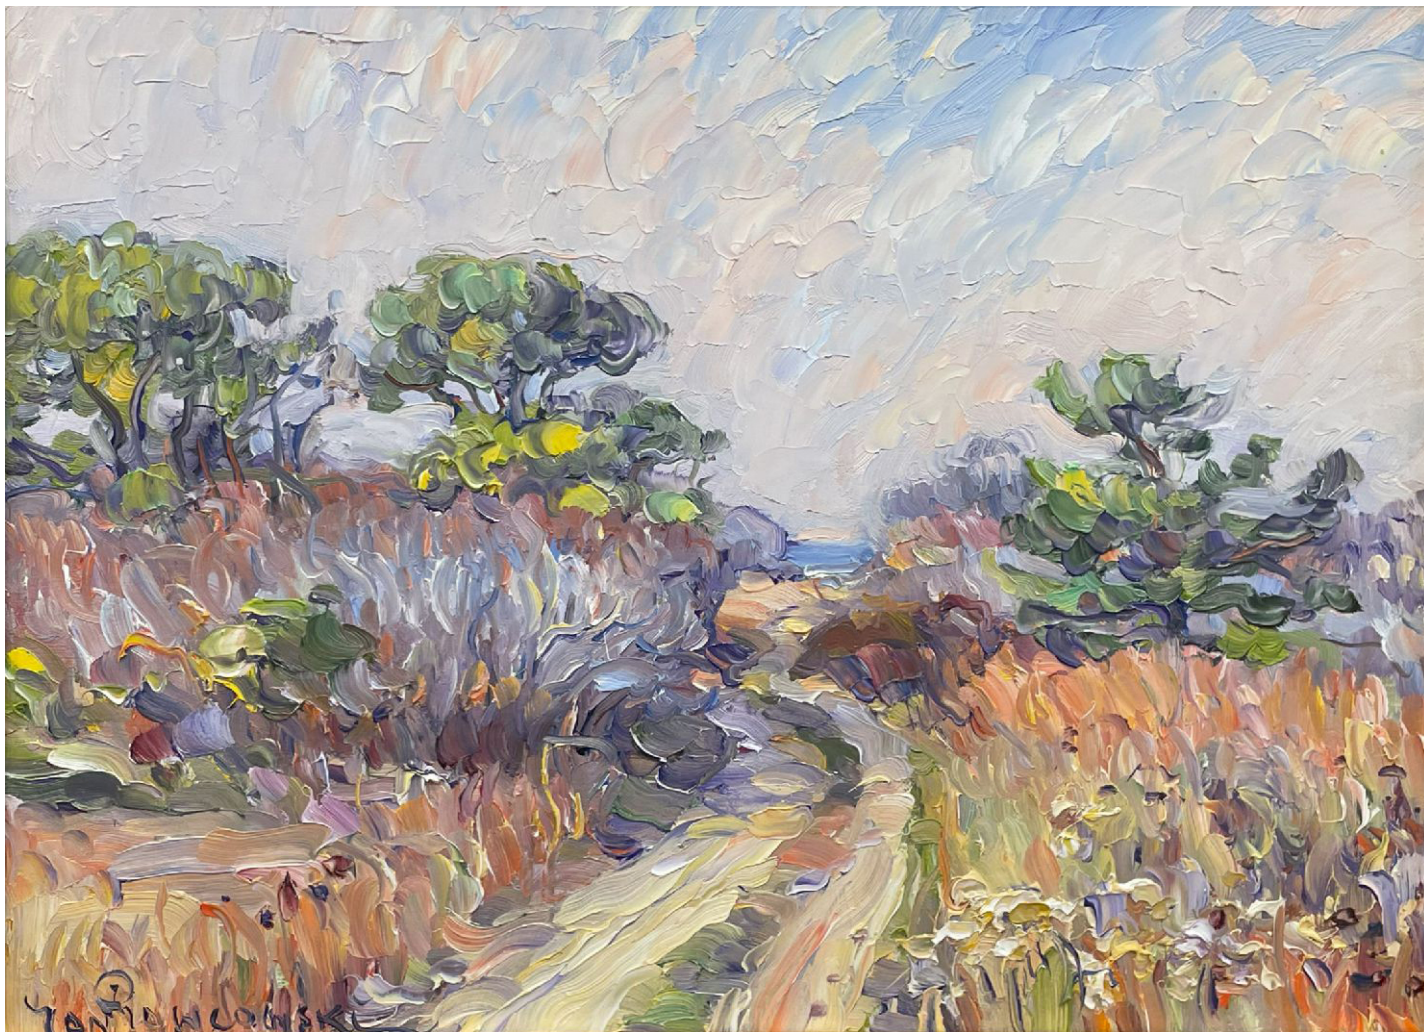

# CAVALIER GALLERIES

NEWYORK | GREENWICH | NANTUCKET | PALM BEACH

Jan Pawlowski, *Road to the Beach*, 1993  
oil on canvas, 12 x 16 in. (30.5 x 40.6 cm)  
JP240413