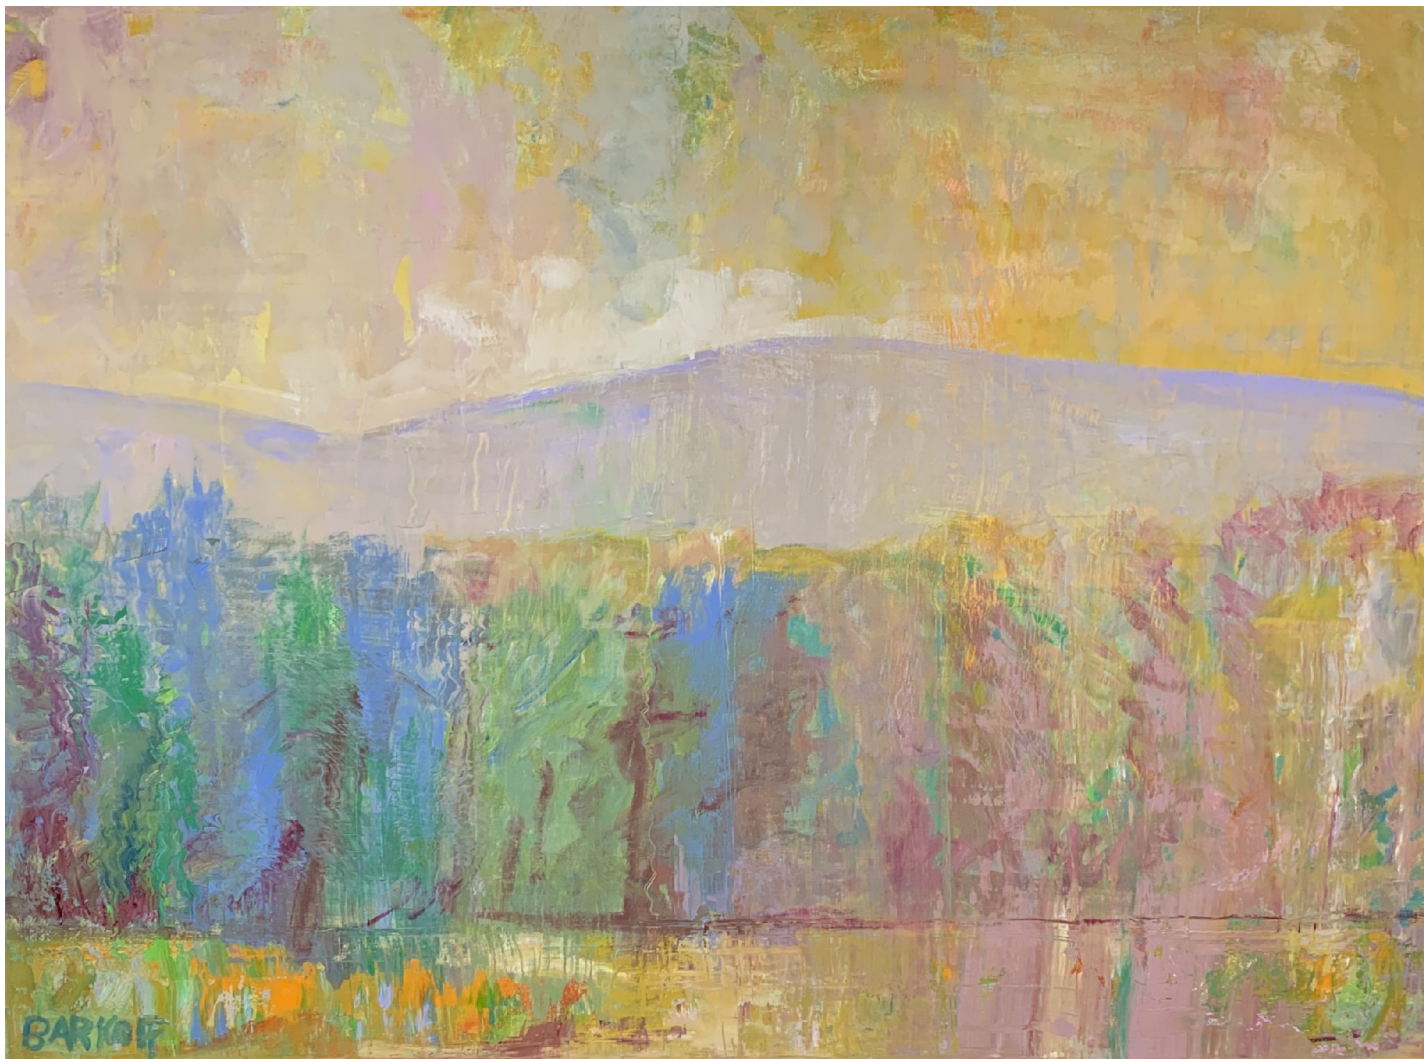

# CAVALIER GALLERIES

NEW YORK | GREENWICH | NANTUCKET | PALM BEACH

Ira Barkoff, *Mountain Series, Twilight Colors*, 2024  
oil on canvas, 36 x 48 in. (91.4 x 121.9 cm)  
IB240803