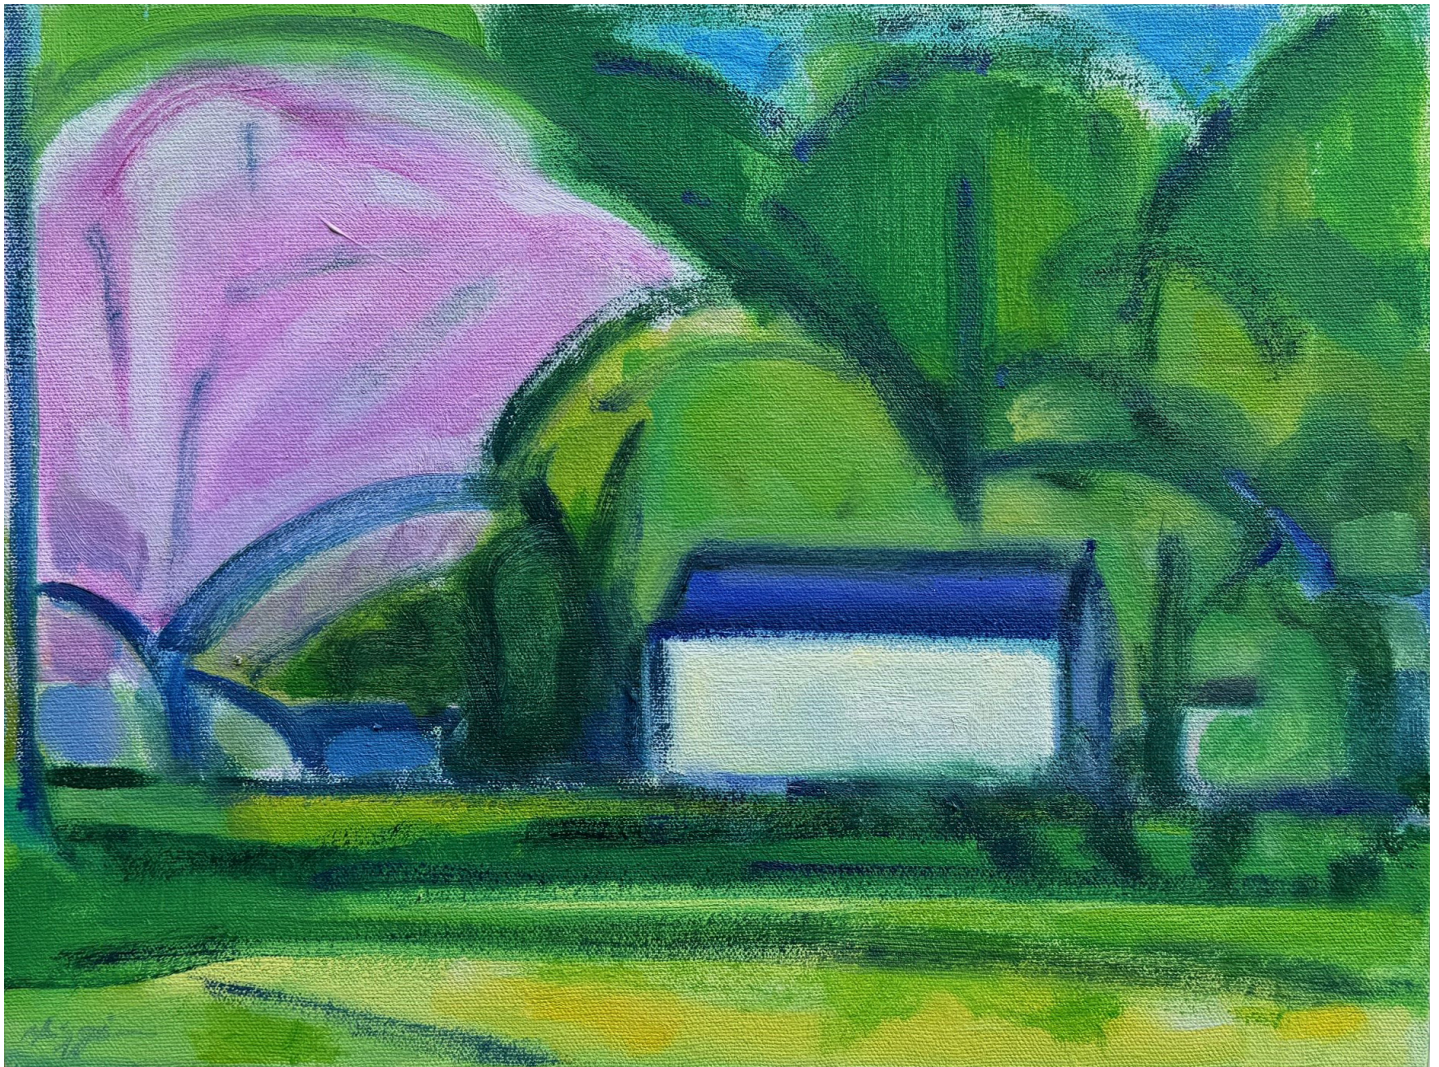

CAVALIER GALLERIES

NEW YORK | GREENWICH | NANTUCKET | PALM BEACH

Elizabeth Higgins, *Cherry Tree & White House*, 2024
oil on canvas, 12 x 16 in. (30.5 x 40.6 cm)
EH240608