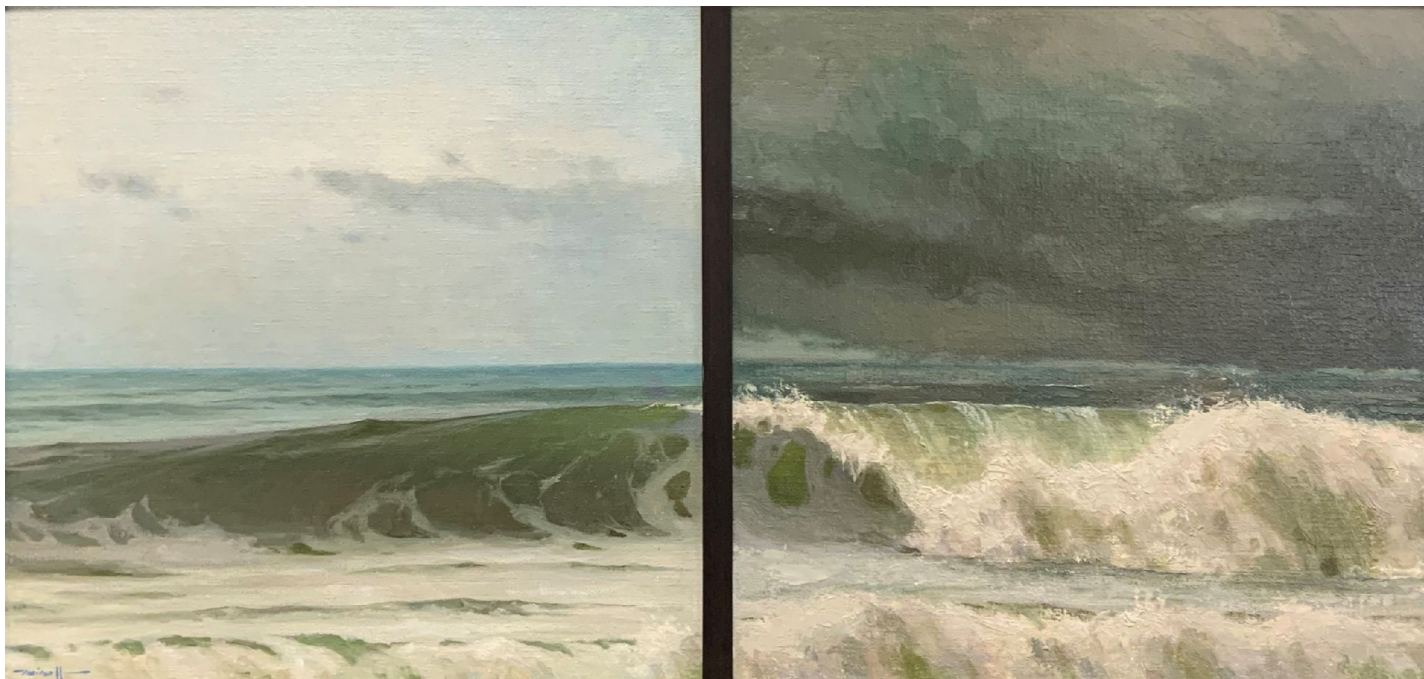

# CAVALIER GALLERIES

NEW YORK | GREENWICH | NANTUCKET | PALM BEACH

Edward Minoff, *Phase Transition*, 2022  
oil on linen, 12 x 24 in. (30.5 x 61 cm)  
EM221201