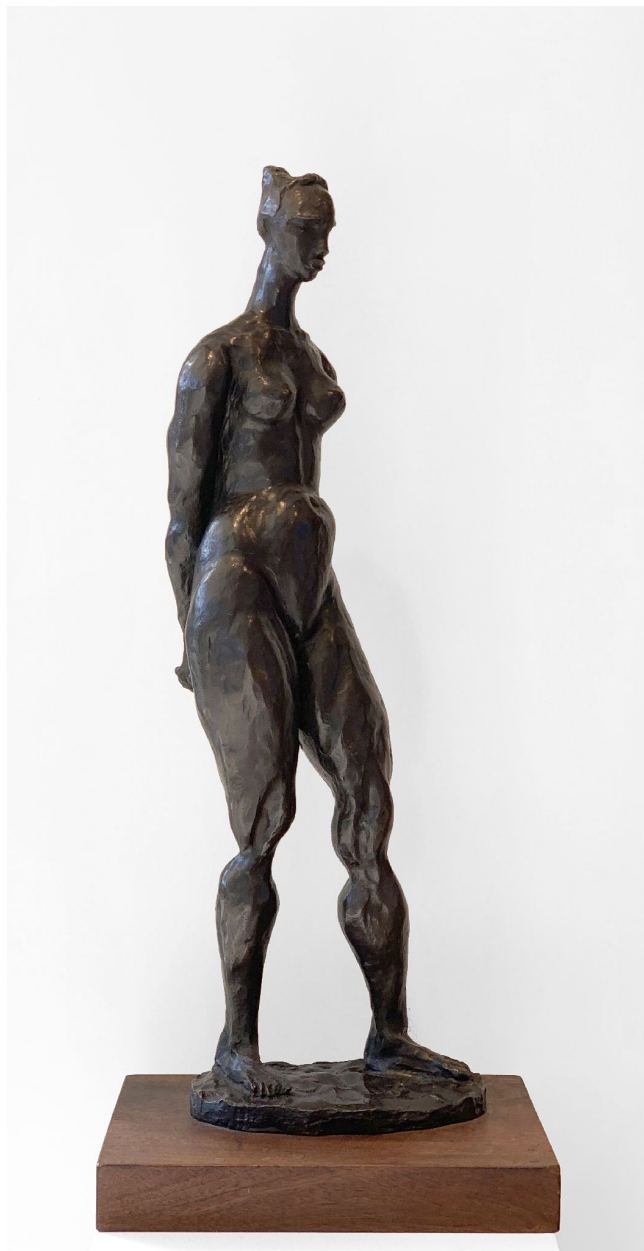

CAVALIER GALLERIES

NEW YORK | GREENWICH | NANTUCKET | PALM BEACH

Doris Caesar, *Standing Woman*
bronze, 25 x 8 x 4 in. (63.5 x 20.3 x 10.2 cm)
DC201101