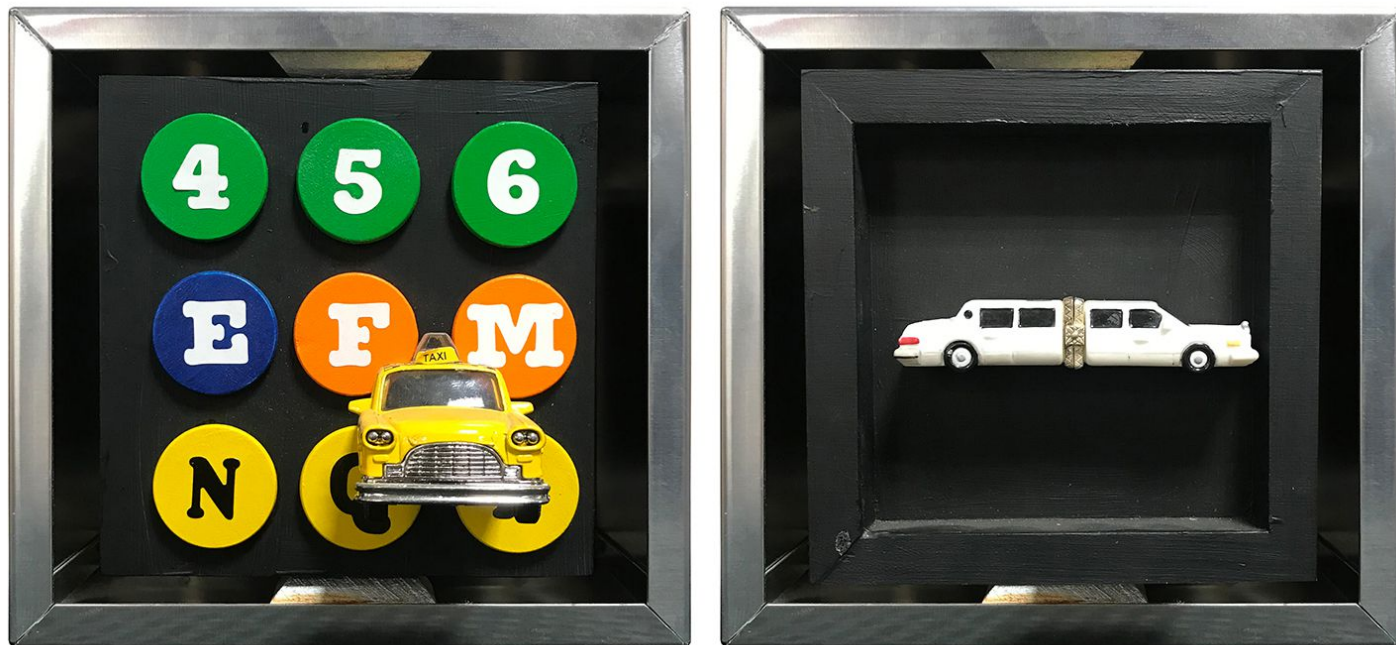

CAVALIER GALLERIES

NEW YORK | GREENWICH | NANTUCKET | PALM BEACH

Debranne Cingari, *Gotham City Style*
mixed media assemblage, 8 x 8 in. (20.3 x 20.3 cm)