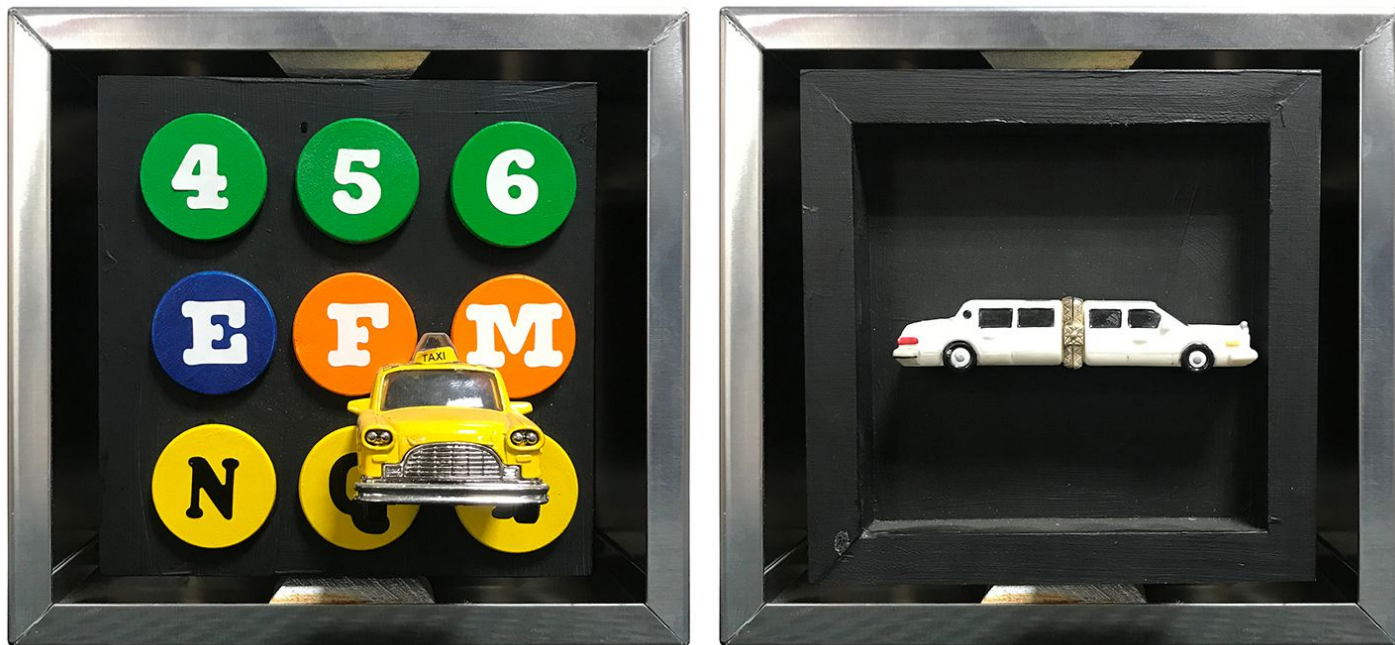

CAVALIER GALLERIES

NEW YORK | GREENWICH | NANTUCKET | PALM BEACH

Debranne Cingari, *Gotham City Style*
mixed media assemblage, 8 x 8 in. (20.3 x 20.3 cm)