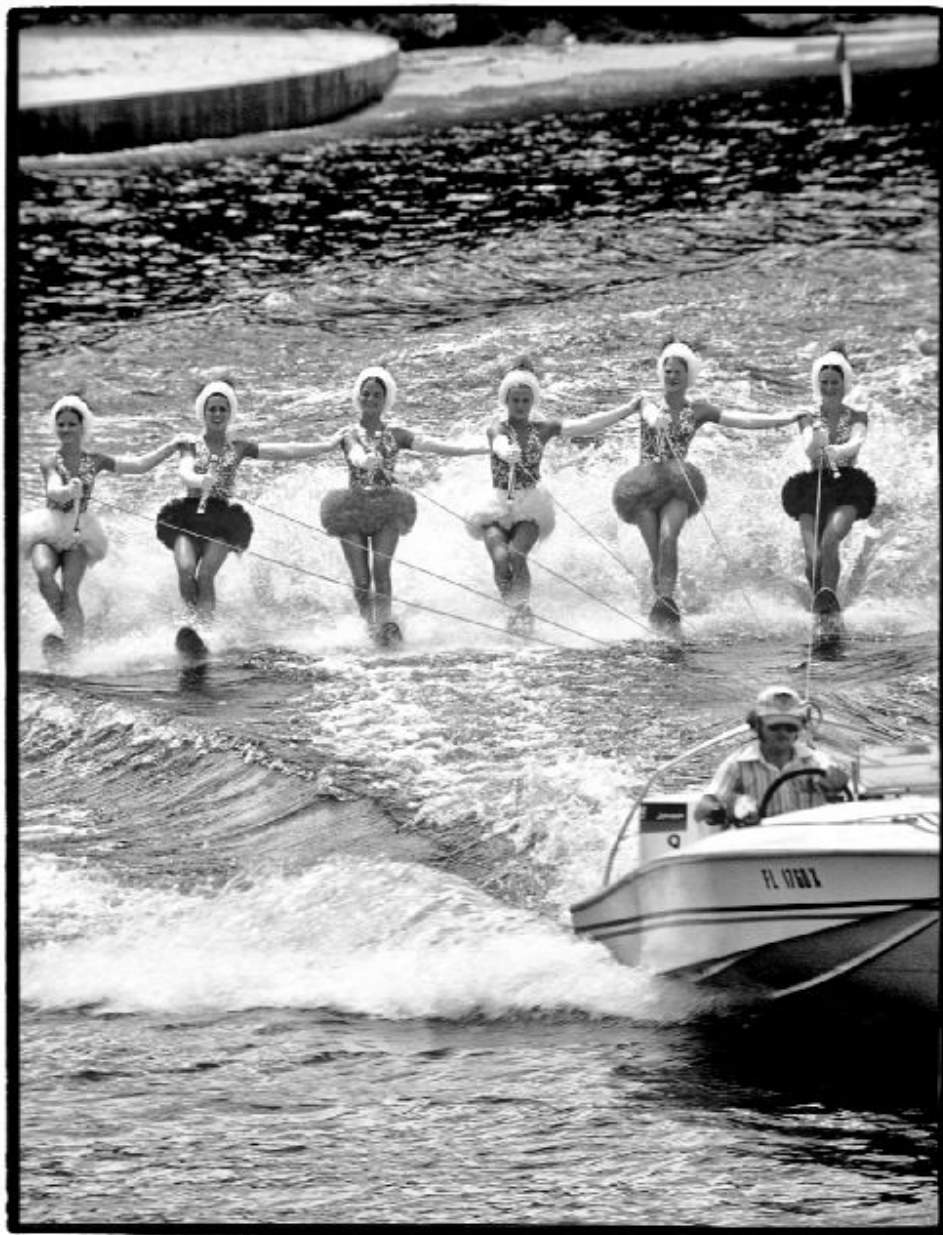

# CAVALIER GALLERIES

NEW YORK | GREENWICH | NANTUCKET | PALM BEACH

Al Satterwhite, *Water Skiers, Ed. of 25*, 1974  
archival pigment print, 24 x 20 in.  
additional sizes available on request