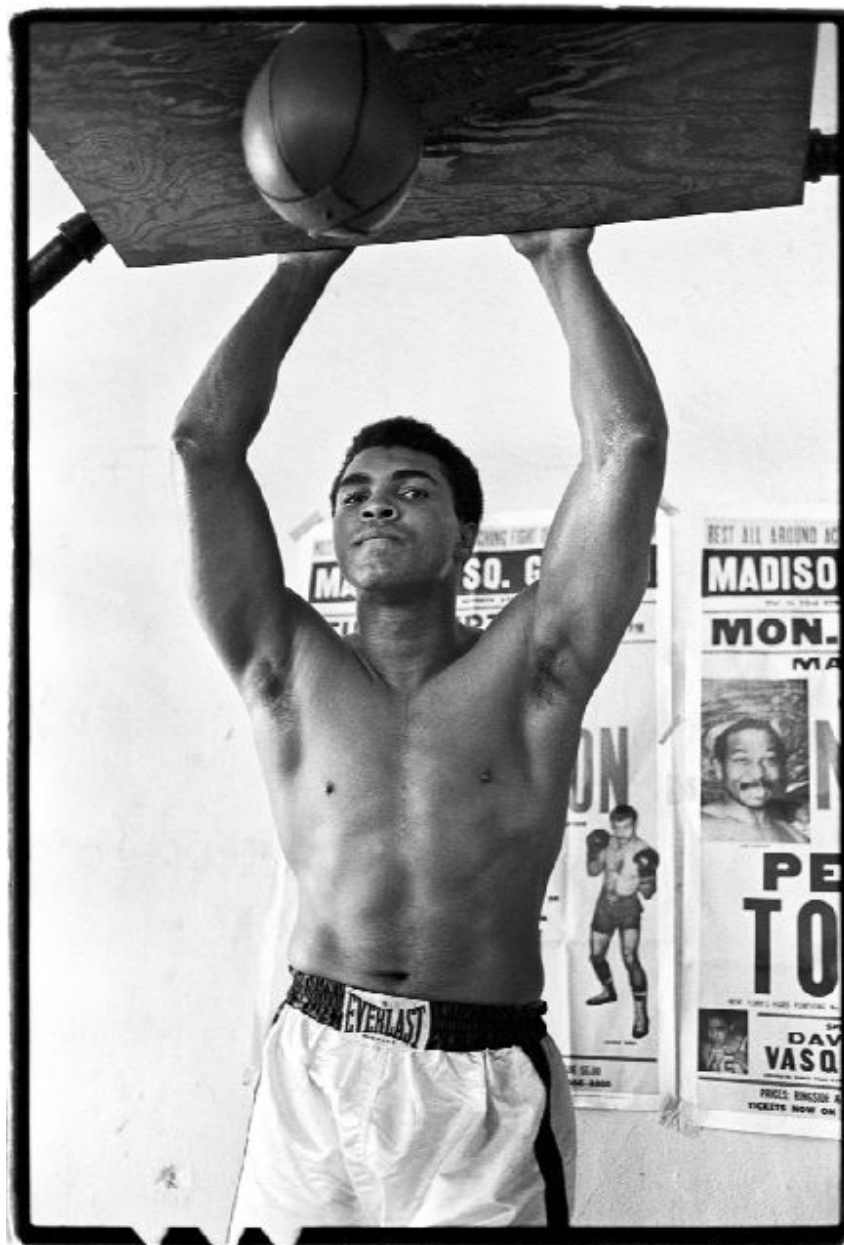

CAVALIER GALLERIES

NEW YORK | GREENWICH | NANTUCKET | PALM BEACH

Al Satterwhite, *Ali, Ed. of 25*, 1970
archival pigment print, 54 x 36 in.
additional sizes available on request