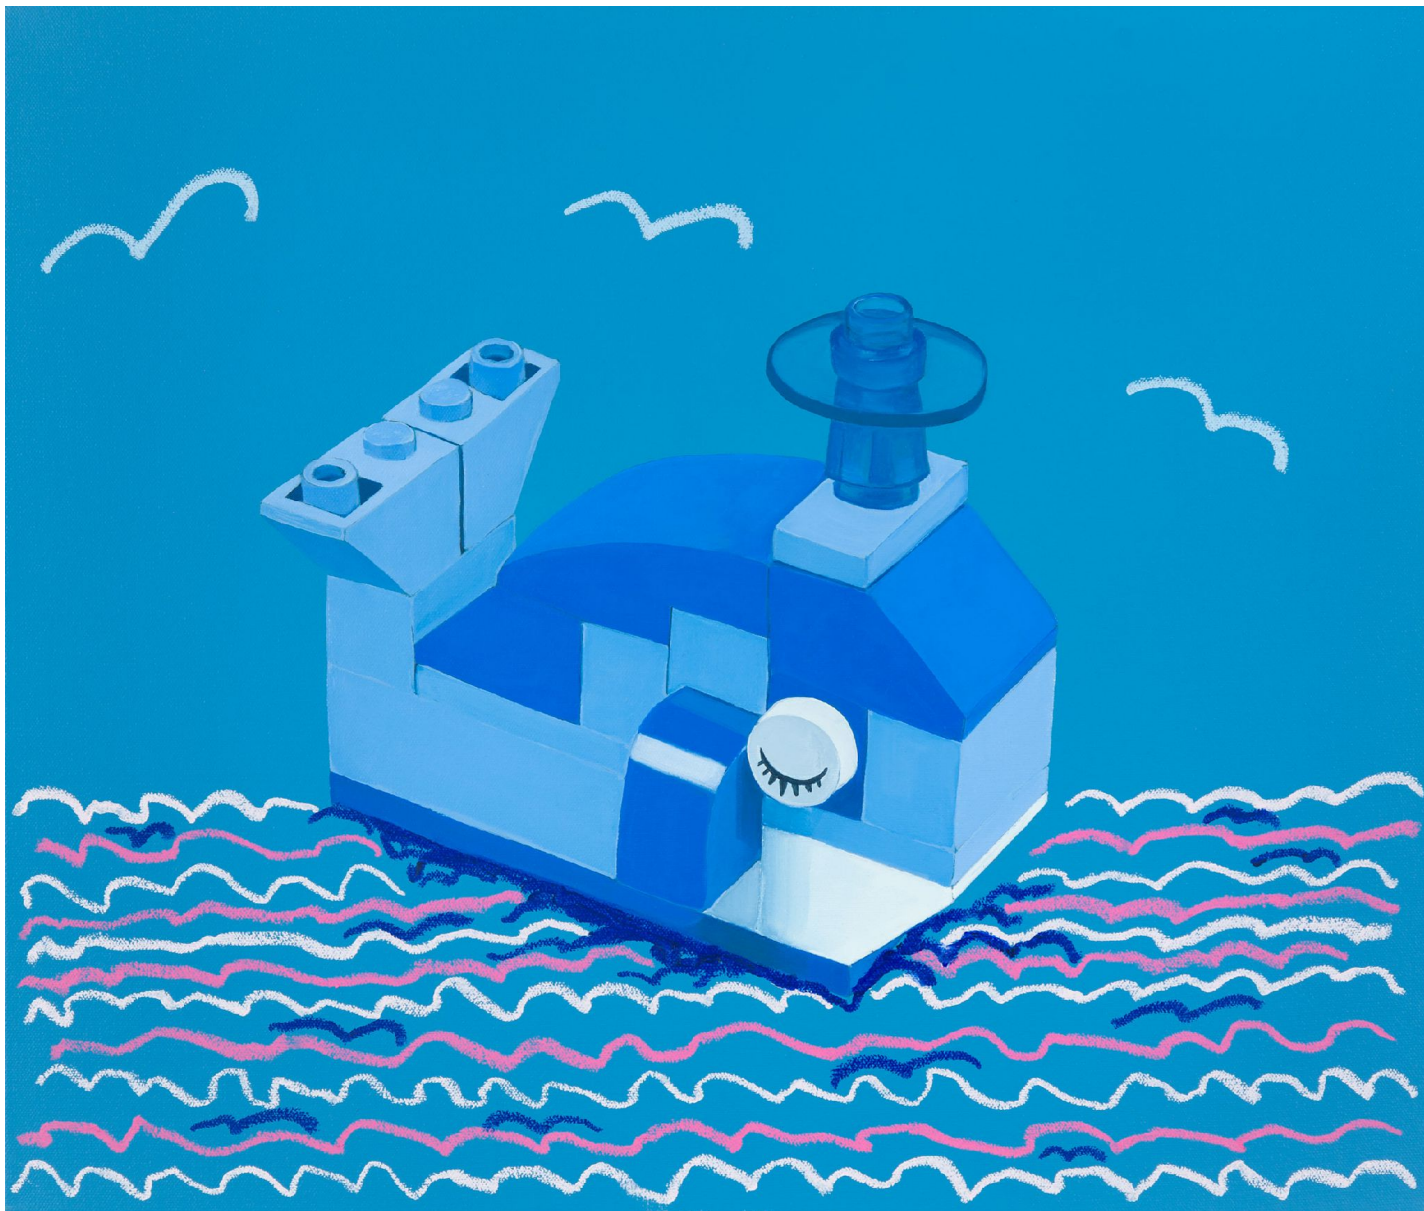

CAVALIER GALLERIES

NEW YORK | GREENWICH | NANTUCKET | PALM BEACH

Adam S. Umbach, *Whaley (dark blue)*, 2024
oil and acrylic on canvas, 20 x 24 in. (50.8 x 61 cm)
AU240403